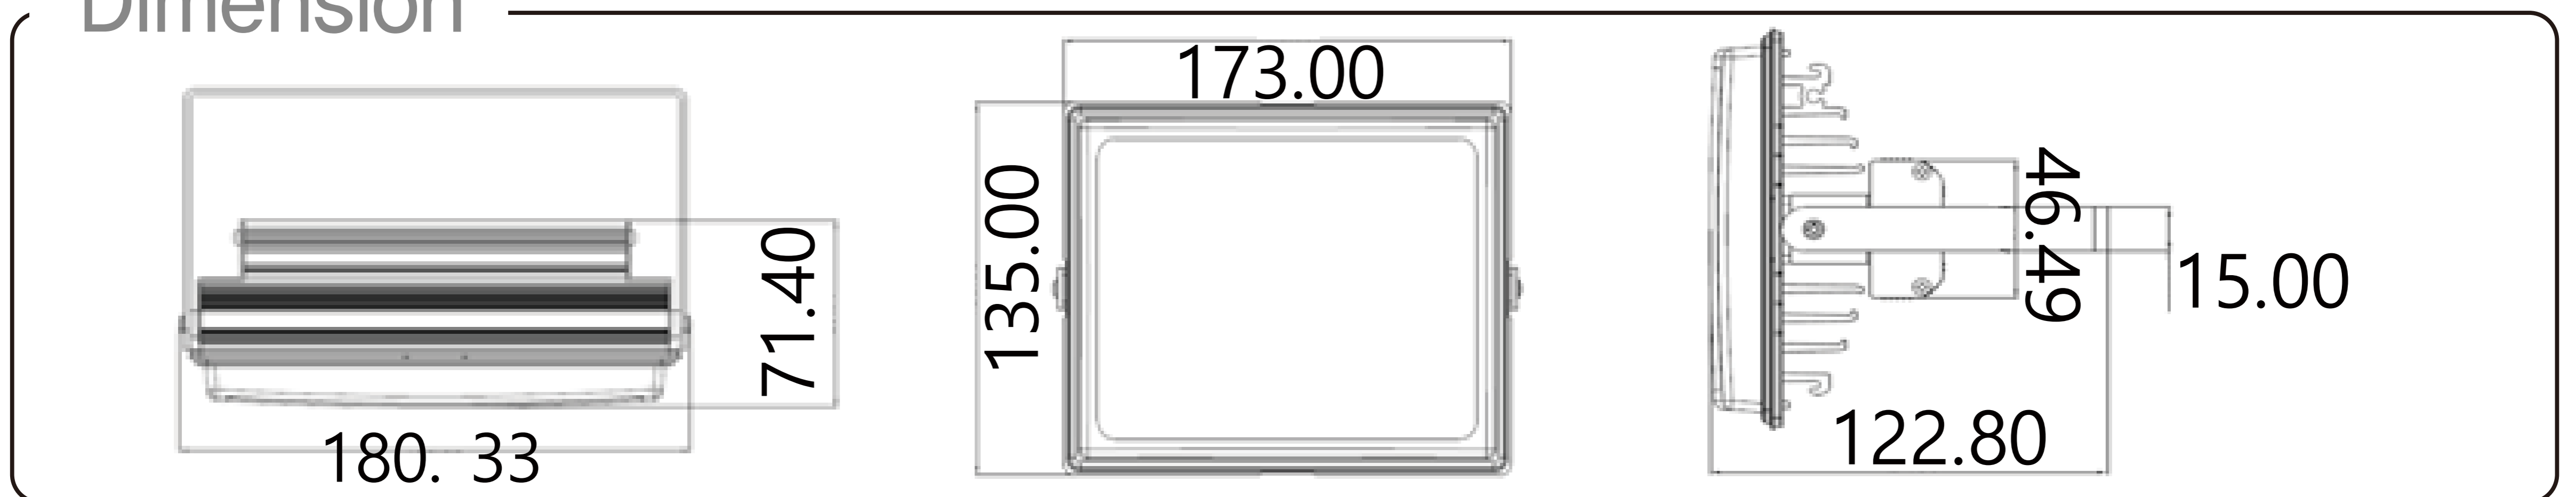

■ DC12V TYPE

Blue 45W (CFB200)

Venture for Tomorrow

Proper to colorful Indoor Stage and landscape environment

- Perfect waterproof, moisture proof, salinity proof, proper to marine activity
- Exterior walls, landscaping, and landmark can be colored
- Light weight, product weight 800g

■ Specification

Input voltage	Power consumption	Beam angle	AGE
DC12V	45W	120° / 40°	30000Hour
IP level	Weight	Operating temperature	Color
IP67	0.8 Kg	-20~40°C	Blue

■ Dimension (135mmX97mmX123.3mm)

Dimension