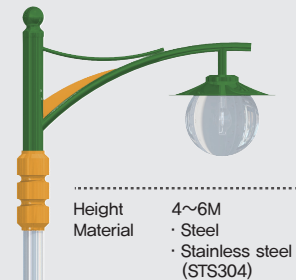

GNB-PS-008

Height 4~6M
Material · Steel
· Stainless steel (STS304)
Surface Gloss or Painting