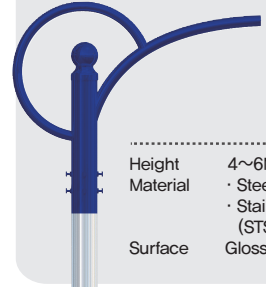

Height 4~6M
Material · Steel
· Stainless steel (STS304)
Surface Gloss or Painting