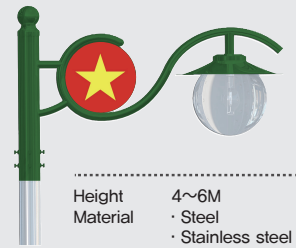

GNB-PS-005

Height 4~6M
Material · Steel
· Stainless steel (STS304)
Surface Gloss or Painting