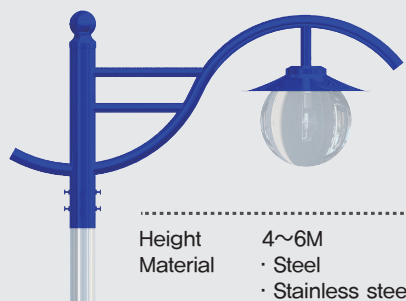

GNB-PS-010

Height 4~6M
 Material · Steel
 · Stainless steel (STS304)
 Surface Gloss or Painting

GNB-PS-011

Height 4~6M
 Material · Steel
 · Stainless steel (STS304)
 Surface Gloss or Painting

GNB-PS-001

GNB-PS-002

Height 4~6M
Material · Steel
· Stainless steel (STS304)
Surface Gloss or Painting

GNB-PS-003

Height	4~6M
Material	· Steel · Stainless steel (STS304)
Surface	Gloss or Painting

GNB-PS-004

Height	4~6M
Material	· Steel · Stainless steel (STS304)
Surface	Gloss or Painting

GNB-PS-005

Height 4~6M
Material · Steel
· Stainless steel (STS304)
Surface Gloss or Painting

GNB-PS-006

.....
Height 4~6M
Material · Steel
· Stainless steel (STS304)
Surface Gloss or Painting

GNB-PS-007

.....
Height 4~6M
Material · Steel
· Stainless steel (STS304)
Surface Gloss or Painting

Park lighting pole

GNB-PS-008

Height 4~6M
Material · Steel
· Stainless steel (STS304)
Surface Gloss or Painting

GNB-PS-009

Height	4~6M
Material	· Steel · Stainless steel (STS304)
Surface	Gloss or Painting