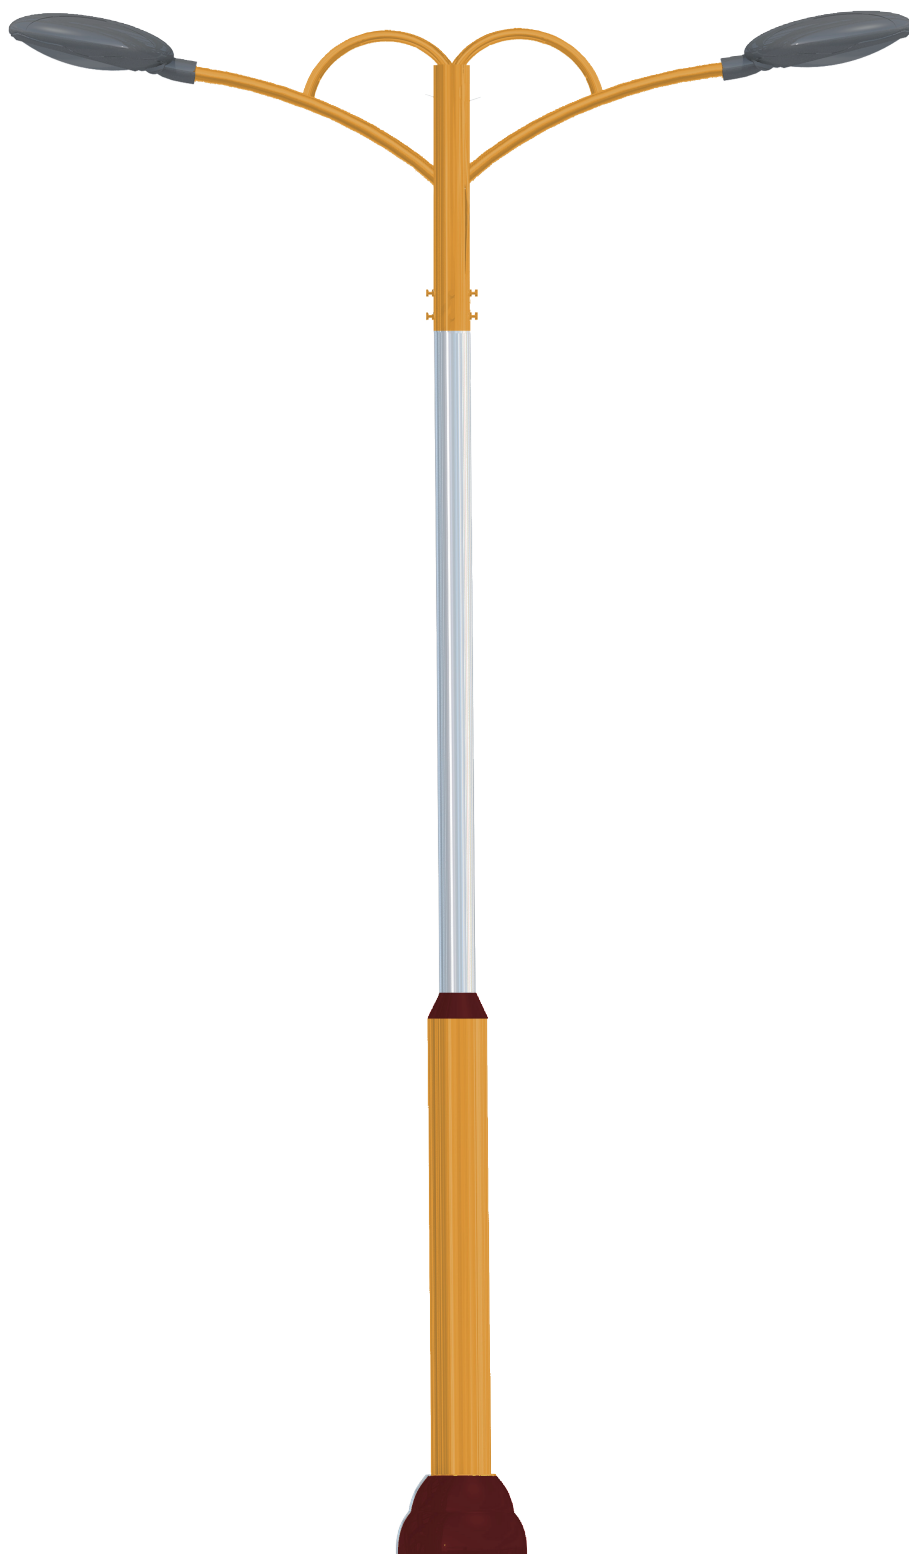

Park lighting pole

GNB-PS-008

Height 4~6M
Material · Steel
· Stainless steel (STS304)
Surface Gloss or Painting

GNB-PS-009

Height	4~6M
Material	· Steel · Stainless steel (STS304)
Surface	Gloss or Painting

Park lighting pole

GNB-PS-010

Height	4~6M
Material	· Steel · Stainless steel (STS304)
Surface	Gloss or Painting

Park lighting pole

GNB-PS-011

Height	4~6M
Material	· Steel · Stainless steel (STS304)
Surface	Gloss or Painting