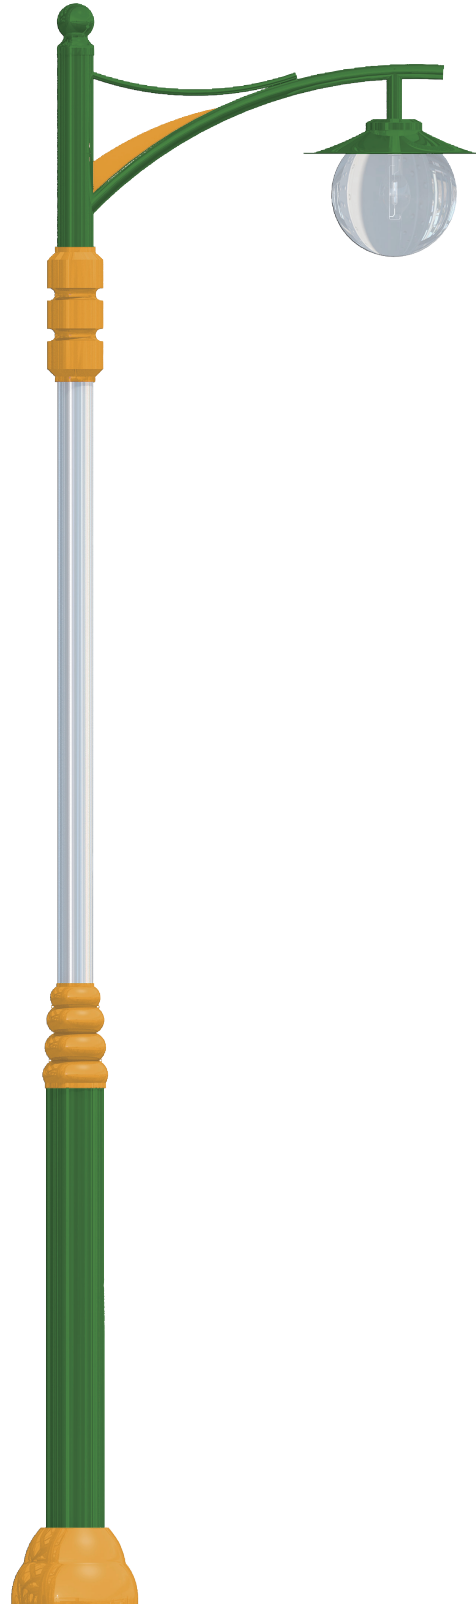

GNB-PS-001

Height 4~6M
 Material · Steel
 · Stainless steel (STS304)
 Surface Gloss or Painting

GNB-PS-002

Height 4~6M
 Material · Steel
 · Stainless steel (STS304)
 Surface Gloss or Painting

GNB-PS-003

Height 4~6M
 Material · Steel
 · Stainless steel (STS304)
 Surface Gloss or Painting

GNB-PS-004

Height 4~6M
 Material · Steel
 · Stainless steel (STS304)
 Surface Gloss or Painting

GNB-PS-005

Height 4~6M
 Material · Steel
 · Stainless steel (STS304)
 Surface Gloss or Painting

GNB-PS-006

Height 4~6M
 Material · Steel
 · Stainless steel (STS304)
 Surface Gloss or Painting

Park lighting pole

GNB-PS-008

Height 4~6M
Material · Steel
· Stainless steel (STS304)
Surface Gloss or Painting

GNB-PS-009

Height	4~6M
Material	· Steel · Stainless steel (STS304)
Surface	Gloss or Painting

Park lighting pole

GNB-PS-010

Height	4~6M
Material	· Steel · Stainless steel (STS304)
Surface	Gloss or Painting

Park lighting pole

GNB-PS-011

Height	4~6M
Material	· Steel · Stainless steel (STS304)
Surface	Gloss or Painting