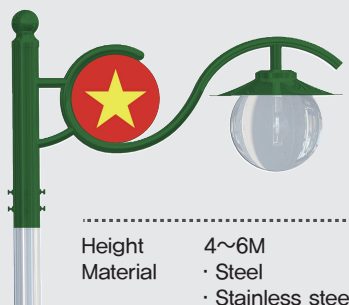

Height 4~6M
Material · Steel
· Stainless steel (STS304)
Surface Gloss or Painting

GNB-PS-003

Height	4~6M
Material	· Steel · Stainless steel (STS304)
Surface	Gloss or Painting

GNB-PS-004

Height	4~6M
Material	· Steel · Stainless steel (STS304)
Surface	Gloss or Painting

GNB-PS-005

Height 4~6M
Material · Steel
· Stainless steel (STS304)
Surface Gloss or Painting

GNB-PS-006

.....
Height 4~6M
Material · Steel
· Stainless steel (STS304)
Surface Gloss or Painting

GNB-PS-007

.....
Height 4~6M
Material · Steel
· Stainless steel (STS304)
Surface Gloss or Painting

Park lighting pole

GNB-PS-008

Height 4~6M
Material · Steel
· Stainless steel (STS304)
Surface Gloss or Painting

GNB-PS-009

Height	4~6M
Material	· Steel · Stainless steel (STS304)
Surface	Gloss or Painting