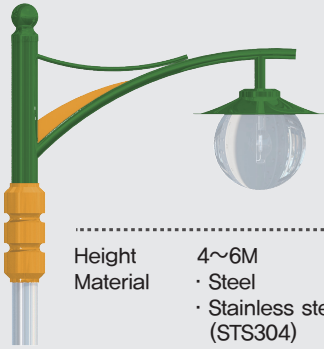

GNB-PS-005

Height 4~6M
Material · Steel
· Stainless steel (STS304)
Surface Gloss or Painting

GNB-PS-006

.....
Height 4~6M
Material · Steel
· Stainless steel (STS304)
Surface Gloss or Painting

GNB-PS-007

.....
Height 4~6M
Material · Steel
· Stainless steel (STS304)
Surface Gloss or Painting

Park lighting pole

GNB-PS-008

Height 4~6M
Material · Steel
· Stainless steel (STS304)
Surface Gloss or Painting

GNB-PS-009

Height	4~6M
Material	· Steel · Stainless steel (STS304)
Surface	Gloss or Painting

Park lighting pole

GNB-PS-010

Height	4~6M
Material	· Steel · Stainless steel (STS304)
Surface	Gloss or Painting

Park lighting pole

GNB-PS-011

Height	4~6M
Material	· Steel · Stainless steel (STS304)
Surface	Gloss or Painting