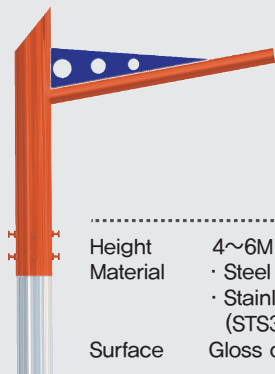

GNB-PS-007

Height 4~6M
 Material · Steel
 · Stainless steel (STS304)
 Surface Gloss or Painting

GNB-PS-008

Height 4~6M
 Material · Steel
 · Stainless steel (STS304)
 Surface Gloss or Painting

GNB-PS-009

Height 4~6M
 Material · Steel
 · Stainless steel (STS304)
 Surface Gloss or Painting

GNB-PS-010

Height 4~6M
 Material · Steel
 · Stainless steel (STS304)
 Surface Gloss or Painting

GNB-PS-011

Height 4~6M
 Material · Steel
 · Stainless steel (STS304)
 Surface Gloss or Painting

GNB-PS-001

GNB-PS-002

Height 4~6M
Material · Steel
· Stainless steel (STS304)
Surface Gloss or Painting

GNB-PS-003

Height	4~6M
Material	· Steel · Stainless steel (STS304)
Surface	Gloss or Painting

GNB-PS-004

Height	4~6M
Material	· Steel · Stainless steel (STS304)
Surface	Gloss or Painting

Park lighting pole

GNB-PS-008

Height 4~6M
Material · Steel
· Stainless steel (STS304)
Surface Gloss or Painting

GNB-PS-009

Height	4~6M
Material	· Steel · Stainless steel (STS304)
Surface	Gloss or Painting