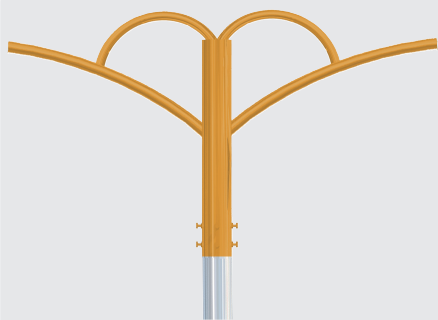

GNB-PS-005

Height 4~6M
Material · Steel
· Stainless steel (STS304)
Surface Gloss or Painting

GNB-PS-006

.....
Height 4~6M
Material · Steel
· Stainless steel (STS304)
Surface Gloss or Painting

GNB-PS-007

.....
Height 4~6M
Material · Steel
· Stainless steel (STS304)
Surface Gloss or Painting

Park lighting pole

GNB-PS-008

Height 4~6M
Material · Steel
· Stainless steel (STS304)
Surface Gloss or Painting

GNB-PS-009

Height	4~6M
Material	· Steel · Stainless steel (STS304)
Surface	Gloss or Painting

Park lighting pole

GNB-PS-010

Height	4~6M
Material	· Steel · Stainless steel (STS304)
Surface	Gloss or Painting

Park lighting pole

GNB-PS-011

Height	4~6M
Material	· Steel · Stainless steel (STS304)
Surface	Gloss or Painting