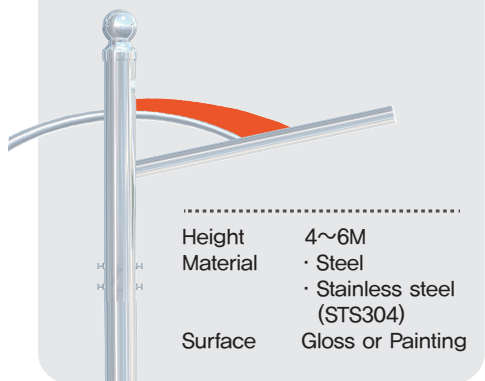

GNB-PS-004

Height 4~6M
 Material · Steel
 · Stainless steel (STS304)
 Surface Gloss or Painting

GNB-PS-005

Height 4~6M
 Material · Steel
 · Stainless steel (STS304)
 Surface Gloss or Painting

GNB-PS-006

Height 4~6M
 Material · Steel
 · Stainless steel (STS304)
 Surface Gloss or Painting

GNB-PS-007

Height 4~6M
 Material · Steel
 · Stainless steel (STS304)
 Surface Gloss or Painting

GNB-PS-008

Height 4~6M
 Material · Steel
 · Stainless steel (STS304)
 Surface Gloss or Painting

GNB-PS-009

Height 4~6M
 Material · Steel
 · Stainless steel (STS304)
 Surface Gloss or Painting

GNB-PS-010

Height 4~6M
 Material · Steel
 · Stainless steel (STS304)
 Surface Gloss or Painting

GNB-PS-011

Height 4~6M
 Material · Steel
 · Stainless steel (STS304)
 Surface Gloss or Painting

GNB-PS-001

GNB-PS-002

Height 4~6M
Material · Steel
· Stainless steel (STS304)
Surface Gloss or Painting

GNB-PS-003

Height	4~6M
Material	· Steel · Stainless steel (STS304)
Surface	Gloss or Painting

GNB-PS-004

Height	4~6M
Material	· Steel · Stainless steel (STS304)
Surface	Gloss or Painting