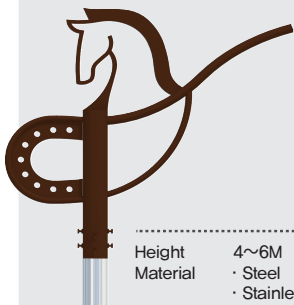

GNB-PS-004

Height 4~6M
 Material · Steel
 · Stainless steel (STS304)
 Surface Gloss or Painting

GNB-PS-005

Height 4~6M
 Material · Steel
 · Stainless steel (STS304)
 Surface Gloss or Painting

GNB-PS-006

Height 4~6M
 Material · Steel
 · Stainless steel (STS304)
 Surface Gloss or Painting

GNB-PS-007

Height 4~6M
 Material · Steel
 · Stainless steel (STS304)
 Surface Gloss or Painting

GNB-PS-008

Height 4~6M
 Material · Steel
 · Stainless steel (STS304)
 Surface Gloss or Painting

GNB-PS-009

Height 4~6M
 Material · Steel
 · Stainless steel (STS304)
 Surface Gloss or Painting

GNB-PS-010

Height 4~6M
 Material · Steel
 · Stainless steel (STS304)
 Surface Gloss or Painting

GNB-PS-011

Height 4~6M
 Material · Steel
 · Stainless steel (STS304)
 Surface Gloss or Painting

GNB-PS-001

GNB-PS-002

Height 4~6M
Material · Steel
· Stainless steel (STS304)
Surface Gloss or Painting

GNB-PS-003

Height	4~6M
Material	· Steel · Stainless steel (STS304)
Surface	Gloss or Painting

GNB-PS-004

Height	4~6M
Material	· Steel · Stainless steel (STS304)
Surface	Gloss or Painting