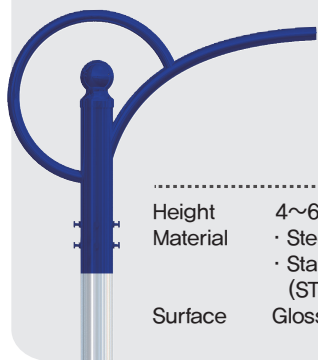

GNB-PS-007

Height 4~6M
 Material · Steel
 · Stainless steel (STS304)
 Surface Gloss or Painting

GNB-PS-008

Height 4~6M
 Material · Steel
 · Stainless steel (STS304)
 Surface Gloss or Painting

GNB-PS-009

Height 4~6M
 Material · Steel
 · Stainless steel (STS304)
 Surface Gloss or Painting

GNB-PS-010

Height 4~6M
 Material · Steel
 · Stainless steel (STS304)
 Surface Gloss or Painting

GNB-PS-011

Height 4~6M
 Material · Steel
 · Stainless steel (STS304)
 Surface Gloss or Painting

GNB-PS-001

GNB-PS-002

Height 4~6M
Material · Steel
· Stainless steel (STS304)
Surface Gloss or Painting

GNB-PS-003

Height	4~6M
Material	· Steel · Stainless steel (STS304)
Surface	Gloss or Painting

GNB-PS-004

Height	4~6M
Material	· Steel · Stainless steel (STS304)
Surface	Gloss or Painting

Park lighting pole

GNB-PS-008

Height 4~6M
Material · Steel
· Stainless steel (STS304)
Surface Gloss or Painting

GNB-PS-009

Height	4~6M
Material	· Steel · Stainless steel (STS304)
Surface	Gloss or Painting