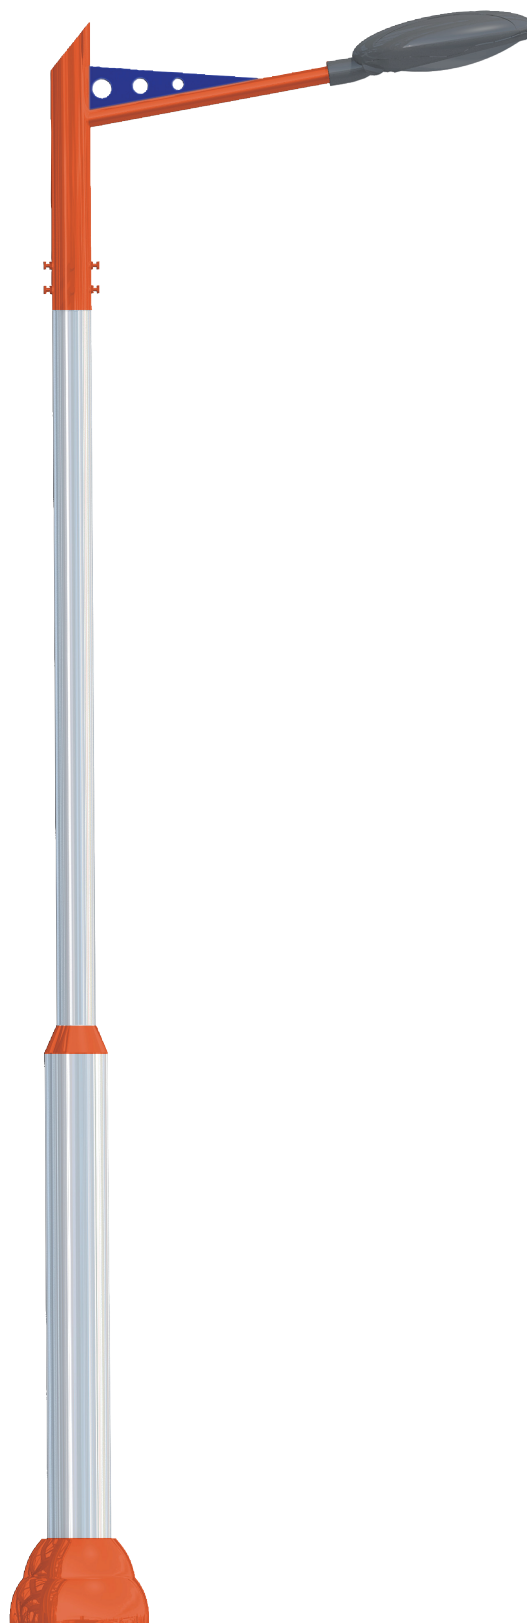

Height	4~6M
Material	· Steel · Stainless steel (STS304)
Surface	Gloss or Painting