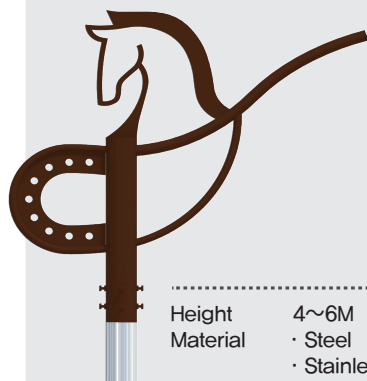

GNB-PS-005

Height 4~6M
Material · Steel
· Stainless steel (STS304)
Surface Gloss or Painting

GNB-PS-006

.....
Height 4~6M
Material · Steel
· Stainless steel (STS304)
Surface Gloss or Painting

GNB-PS-007

.....
Height 4~6M
Material · Steel
· Stainless steel (STS304)
Surface Gloss or Painting

Park lighting pole

GNB-PS-008

Height 4~6M
Material · Steel
· Stainless steel (STS304)
Surface Gloss or Painting

GNB-PS-009

Height	4~6M
Material	· Steel · Stainless steel (STS304)
Surface	Gloss or Painting

Park lighting pole

GNB-PS-010

Height	4~6M
Material	· Steel · Stainless steel (STS304)
Surface	Gloss or Painting

Park lighting pole

GNB-PS-011

Height	4~6M
Material	· Steel · Stainless steel (STS304)
Surface	Gloss or Painting