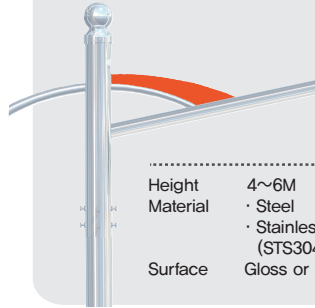

GNB-PS-001

Height 4~6M
Material · Steel
· Stainless steel (STS304)
Surface Gloss or Painting

GNB-PS-002