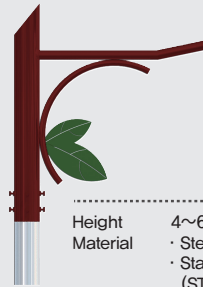

GNB-PS-001

Height 4~6M
 Material · Steel
 · Stainless steel (STS304)
 Surface Gloss or Painting

GNB-PS-002

Height 4~6M
 Material · Steel
 · Stainless steel (STS304)
 Surface Gloss or Painting

GNB-PS-003

Height 4~6M
 Material · Steel
 · Stainless steel (STS304)
 Surface Gloss or Painting

GNB-PS-004

Height 4~6M
 Material · Steel
 · Stainless steel (STS304)
 Surface Gloss or Painting

GNB-PS-005

Height 4~6M
 Material · Steel
 · Stainless steel (STS304)
 Surface Gloss or Painting

GNB-PS-006

Height 4~6M
 Material · Steel
 · Stainless steel (STS304)
 Surface Gloss or Painting