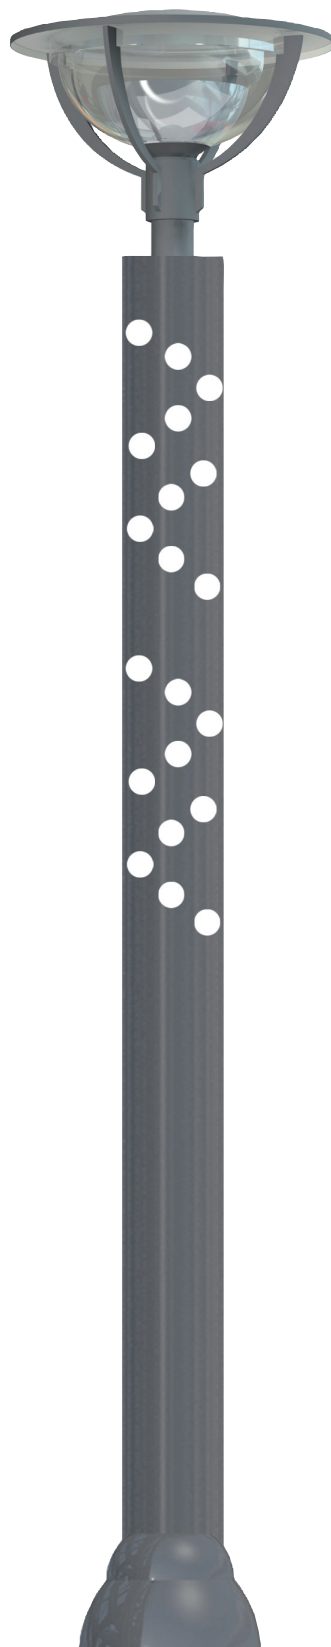

Landscape lighting

GNB-PSS-007

.....
Height 4~6M
Material · Steel
· Stainless steel
(STS304)
Surface Gloss or Painting