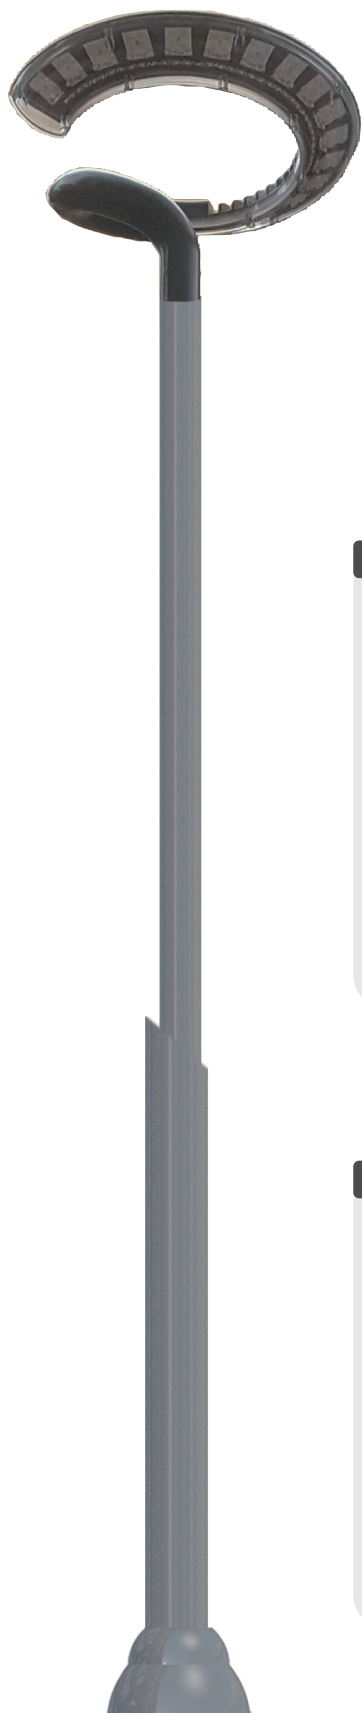

# Landscape lighting

GNB-PSS-001

Height 3~4M  
 Material Stainless steel (STS304)  
 Surface Gloss or Painting

GNB-PSS-002

Material Stainless steel (STS304)  
 LAMP LED RGB 20W  
 LED BAR 130W

GNB-PSS-003

Material Stainless steel (STS304)  
 LAMP LED RGB 80W  
 LED BAR 34W

GNB-PSS-004

Material Aluminum pipes  
 LAMP LED BAR 130W  
 Color Black

GNB-PSS-005

Height 4M  
 Material Steel  
 Stainless steel (STS304)  
 Surface Gloss or Painting

GNB-PSS-006

Height 3~4M  
 Material Steel  
 Stainless steel (STS304)  
 Surface Gloss or Painting

GNB-PSS-007

Height 4~6M  
 Material Steel  
 Stainless steel (STS304)  
 Surface Gloss or Painting

GNB-PSS-008

Self-made

## Landscape lighting

GNB-PSS-001

Height 3~4M  
Material Stainless steel (STS304)  
Surface Gloss or Painting

---

---