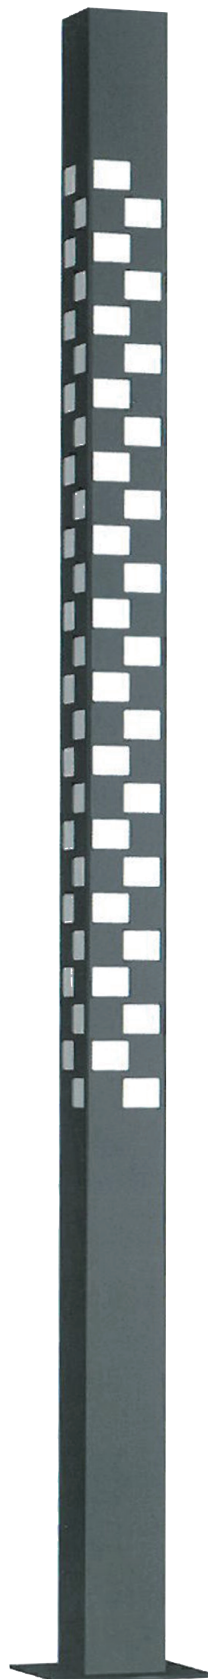

Landscape lighting

GNB-PSS-006

.....
Height 3~4M
Material · Steel
· Stainless steel
(STS304)
Surface Gloss or Painting