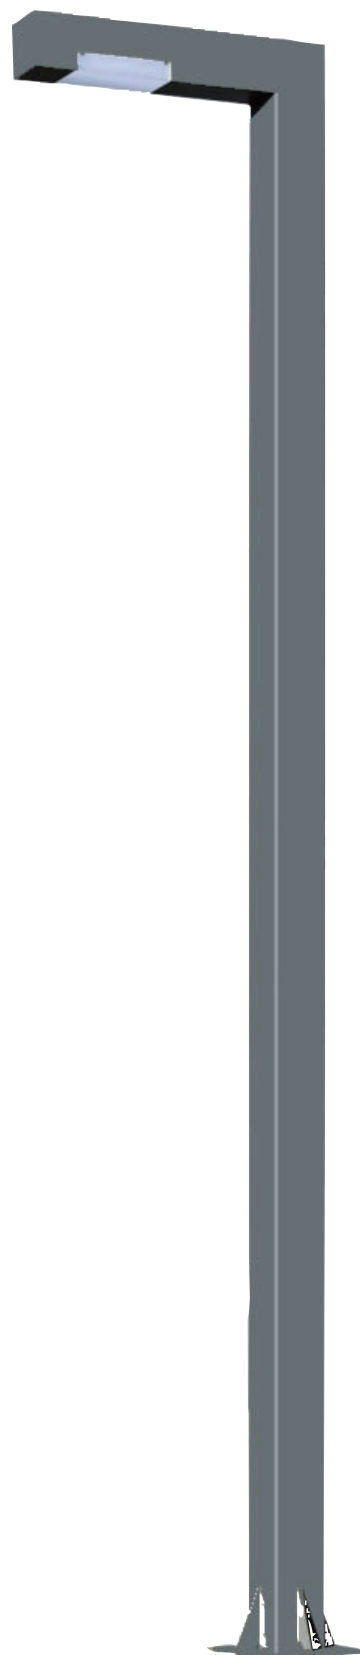

Landscape lighting

GNB-PSS-005

.....
Height 4M
Material · Steel
· Stainless steel
(STS304)
Surface Gloss or Painting