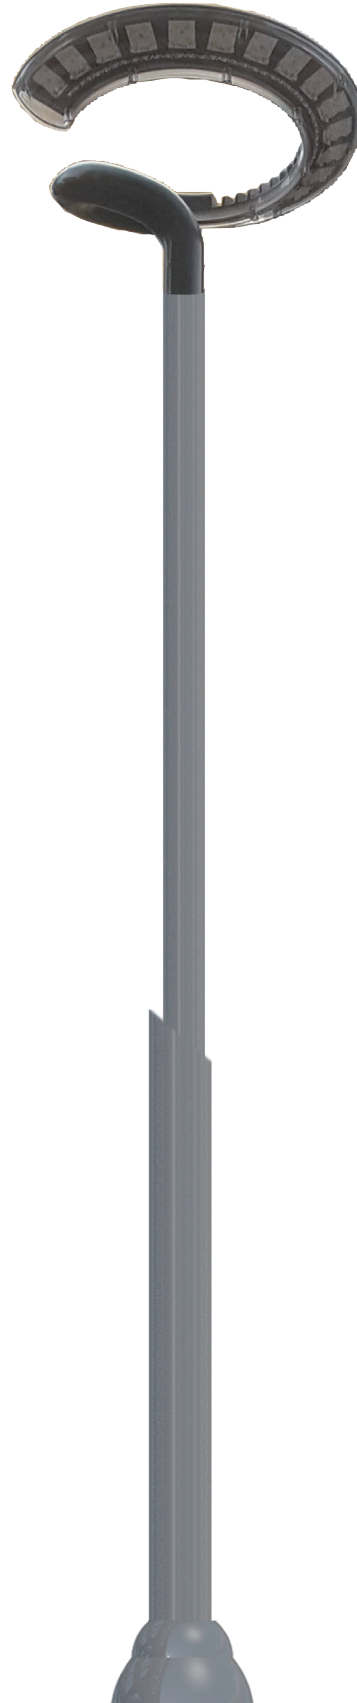

Landscape lighting

GNB-PSS-009

.....
Height 3~4M
Material Stainless steel
(STS304)
Surface Gloss or Painting