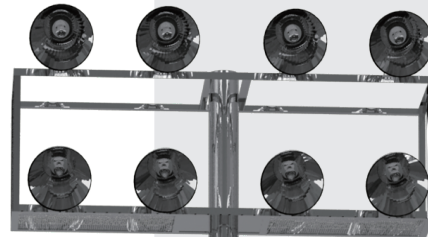

Tower lighting pole

GNB-TP-001

Height 10~24M
Material Steel
LED 200W ~ 1000W

GNB-TP-002

Height 10~24M
Material Steel
LED 200W ~ 1000W