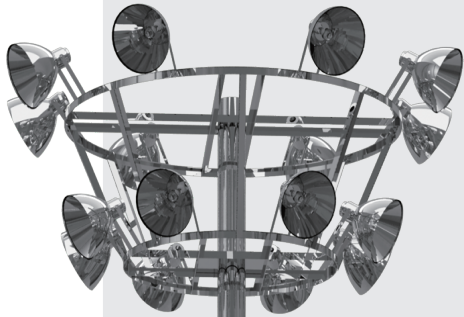

Tower lighting pole

GNB-TP-001

Height 10~24M
Material Steel
LED 200W ~ 1000W

GNB-TP-002

Height 10~24M
Material Steel
LED 200W ~ 1000W