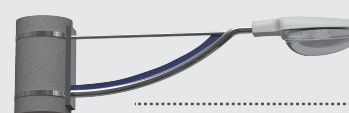

# Solar street lighting pole

**GNB-SP-001**

Height 4~6M  
 Material · Steel  
 · Stainless steel (STS304)  
 Surface Gloss or Painting

**GNB-SP-002**

Height 8~10M  
 Material · Steel  
 · Stainless steel (STS304)  
 Surface Gloss or Painting

## ° Pedestrian lighting pole

**GNB-PL-001**

Length 800~1800  
 Material · Steel  
 · Stainless steel (STS304)  
 Surface Gloss or Painting

**GNB-PL-002**

Length 800~1800  
 Material · Steel  
 · Stainless steel (STS304)  
 Surface Gloss or Painting

**GNB-PL-003**

Length 800~1800  
 Material · Steel  
 · Stainless steel (STS304)  
 Surface Gloss or Painting

**GNB-PL-004**

Length 800~1800  
 Material · Steel  
 · Stainless steel (STS304)  
 Surface Gloss or Painting

**GNB-PL-005**

Length 800~1800  
 Material · Steel  
 · Stainless steel (STS304)  
 Surface Gloss or Painting

**GNB-PL-006**

Length 800~1800  
 Material · Steel  
 · Stainless steel (STS304)  
 Surface Gloss or Painting