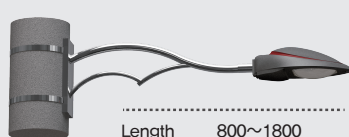

# Solar street lighting pole

**GNB-SP-001**

Height 4~6M  
 Material · Steel  
 · Stainless steel (STS304)  
 Surface Gloss or Painting

**GNB-SP-002**

Height 8~10M  
 Material · Steel  
 · Stainless steel (STS304)  
 Surface Gloss or Painting

**GNB-SP-003**

Height 8~10M  
 Material · Steel  
 · Stainless steel (STS304)  
 Surface Gloss or Painting

## ° Pedestrian lighting pole

**GNB-PL-001**

Length 800~1800  
 Material · Steel  
 · Stainless steel (STS304)  
 Surface Gloss or Painting

**GNB-PL-002**

Length 800~1800  
 Material · Steel  
 · Stainless steel (STS304)  
 Surface Gloss or Painting