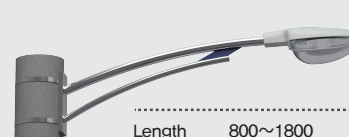

# Solar street lighting pole

**GNB-SP-001**

Height 4~6M  
 Material · Steel  
 · Stainless steel (STS304)  
 Surface Gloss or Painting

**GNB-SP-002**

Height 8~10M  
 Material · Steel  
 · Stainless steel (STS304)  
 Surface Gloss or Painting

## ° Pedestrian lighting pole

**GNB-PL-001**

Length 800~1800  
 Material · Steel  
 · Stainless steel (STS304)  
 Surface Gloss or Painting

**GNB-PL-002**

Length 800~1800  
 Material · Steel  
 · Stainless steel (STS304)  
 Surface Gloss or Painting

**GNB-PL-003**

Length 800~1800  
 Material · Steel  
 · Stainless steel (STS304)  
 Surface Gloss or Painting

**GNB-PL-004**

Length 800~1800  
 Material · Steel  
 · Stainless steel (STS304)  
 Surface Gloss or Painting