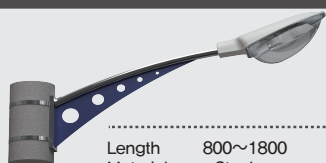

# Solar street lighting pole

**GNB-SP-001**

Height 4~6M  
 Material · Steel  
 · Stainless steel (STS304)  
 Surface Gloss or Painting

**GNB-SP-002**

Height 8~10M  
 Material · Steel  
 · Stainless steel (STS304)  
 Surface Gloss or Painting

**GNB-SP-003**

Height 8~10M  
 Material · Steel  
 · Stainless steel (STS304)  
 Surface Gloss or Painting

## ° Pedestrian lighting pole

**GNB-PL-001**

Length 800~1800  
 Material · Steel  
 · Stainless steel (STS304)  
 Surface Gloss or Painting

**GNB-PL-002**

Length 800~1800  
 Material · Steel  
 · Stainless steel (STS304)  
 Surface Gloss or Painting

**GNB-PL-003**

Length 800~1800  
 Material · Steel  
 · Stainless steel (STS304)  
 Surface Gloss or Painting

**GNB-PL-004**

Length 800~1800  
 Material · Steel  
 · Stainless steel (STS304)  
 Surface Gloss or Painting