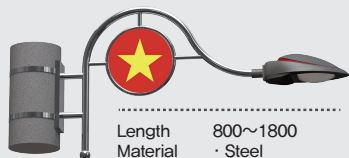

# Solar street lighting pole

**GNB-SP-001**

Height 4~6M  
 Material · Steel  
 · Stainless steel (STS304)  
 Surface Gloss or Painting

**GNB-SP-002**

Height 8~10M  
 Material · Steel  
 · Stainless steel (STS304)  
 Surface Gloss or Painting

**GNB-SP-003**

Height 8~10M  
 Material · Steel  
 · Stainless steel (STS304)  
 Surface Gloss or Painting

## ° Pedestrian lighting pole

**GNB-PL-001**

Length 800~1800  
 Material · Steel  
 · Stainless steel (STS304)  
 Surface Gloss or Painting

**GNB-PL-002**

Length 800~1800  
 Material · Steel  
 · Stainless steel (STS304)  
 Surface Gloss or Painting