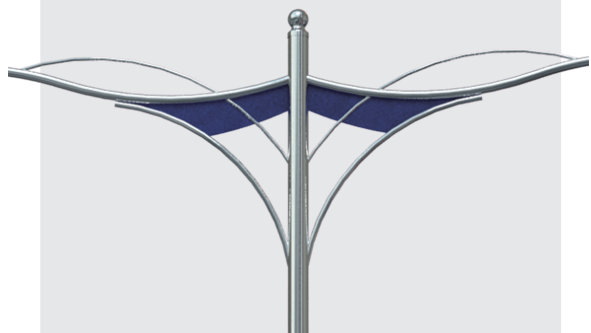

Street lighting pole

GNB-SS-005

Height	8~10M
Material	· Steel · Stainless steel (STS304)
Surface	Gloss or Painting

Street lighting pole

Street lighting pole

GNB-SS-007

Height	8~10M
Material	· Steel · Stainless steel (STS304)
Surface	Gloss or Painting

Street lighting pole

GNB-SS-008

Height	8~10M
Material	· Steel · Stainless steel (STS304)
Surface	Gloss or Painting

Street lighting pole

GNB-SS-009

Height	8~10M
Material	· Steel · Stainless steel (STS304)
Surface	Gloss or Painting

Street lighting pole

GNB-SS-010

Height	8~10M
Material	· Steel · Stainless steel (STS304)
Surface	Gloss or Painting

Street lighting pole

GNB-SS-011

Height	8~10M
Material	· Steel · Stainless steel (STS304)
Surface	Gloss or Painting