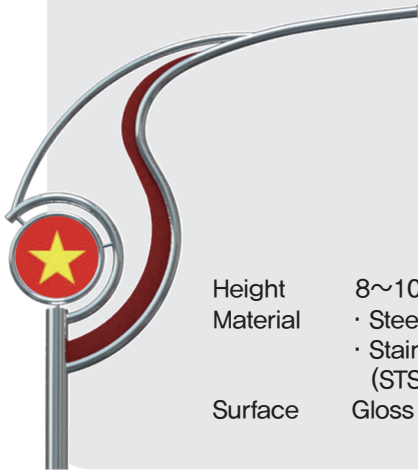

Height 8~10M
 Material · Steel
 · Stainless steel (STS304)
 Surface Gloss or Painting

GNB-SS-011

Height 8~10M
 Material · Steel
 · Stainless steel (STS304)
 Surface Gloss or Painting

Street lighting pole

GNB-SS-001

Height	8~10M
Material	· Steel · Stainless steel (STS304)
Surface	Gloss or Painting

Street lighting pole

GNB-SS-002

Height	8~10M
Material	· Steel · Stainless steel (STS304)
Surface	Gloss or Painting

Street lighting pole

GNB-SS-003

Height	8~10M
Material	· Steel · Stainless steel (STS304)
Surface	Gloss or Painting

Street lighting pole

GNB-SS-004

Height	8~10M
Material	· Steel · Stainless steel (STS304)
Surface	Gloss or Painting

Street lighting pole

GNB-SS-005

Height	8~10M
Material	· Steel · Stainless steel (STS304)
Surface	Gloss or Painting

Street lighting pole

Street lighting pole

GNB-SS-007

Height	8~10M
Material	· Steel · Stainless steel (STS304)
Surface	Gloss or Painting