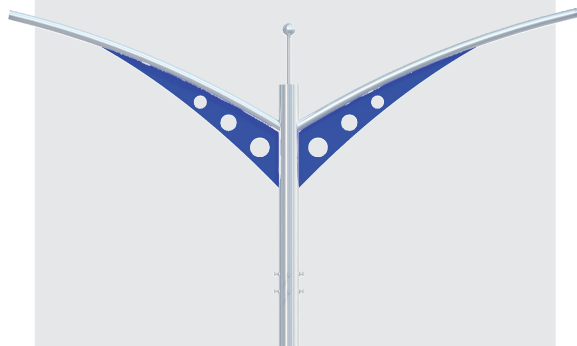

Street lighting pole

GNB-SS-005

Height	8~10M
Material	· Steel · Stainless steel (STS304)
Surface	Gloss or Painting

Street lighting pole

Street lighting pole

GNB-SS-007

Height	8~10M
Material	· Steel · Stainless steel (STS304)
Surface	Gloss or Painting

Street lighting pole

GNB-SS-008

Height	8~10M
Material	· Steel · Stainless steel (STS304)
Surface	Gloss or Painting

Street lighting pole

GNB-SS-009

Height	8~10M
Material	· Steel · Stainless steel (STS304)
Surface	Gloss or Painting

Street lighting pole

GNB-SS-010

Height	8~10M
Material	· Steel · Stainless steel (STS304)
Surface	Gloss or Painting

Street lighting pole

GNB-SS-011

Height	8~10M
Material	· Steel · Stainless steel (STS304)
Surface	Gloss or Painting