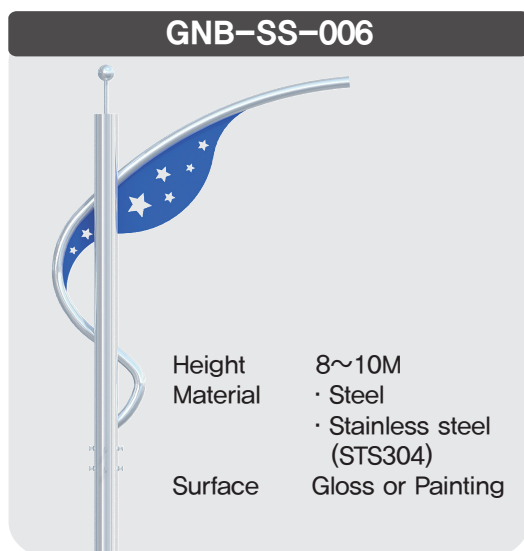

Street lighting pole