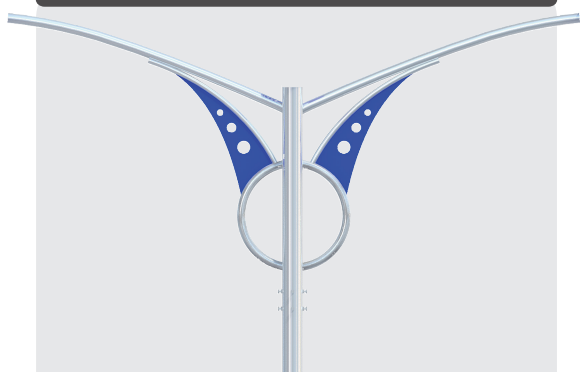

Street lighting pole

GNB-SS-005

Height	8~10M
Material	· Steel · Stainless steel (STS304)
Surface	Gloss or Painting

Street lighting pole

Street lighting pole

GNB-SS-007

Height	8~10M
Material	· Steel · Stainless steel (STS304)
Surface	Gloss or Painting

Street lighting pole

GNB-SS-008

Height	8~10M
Material	· Steel · Stainless steel (STS304)
Surface	Gloss or Painting

Street lighting pole

GNB-SS-009

Height	8~10M
Material	· Steel · Stainless steel (STS304)
Surface	Gloss or Painting

Street lighting pole

GNB-SS-010

Height	8~10M
Material	· Steel · Stainless steel (STS304)
Surface	Gloss or Painting

Street lighting pole

GNB-SS-011

Height	8~10M
Material	· Steel · Stainless steel (STS304)
Surface	Gloss or Painting