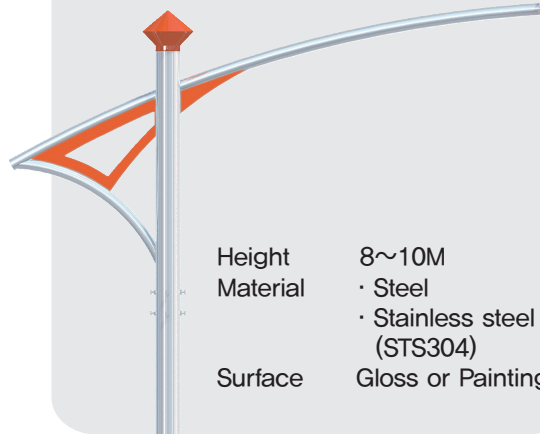

Height 8~10M
 Material · Steel
 · Stainless steel (STS304)
 Surface Gloss or Painting

GNB-SS-011

Height 8~10M
 Material · Steel
 · Stainless steel (STS304)
 Surface Gloss or Painting

Street lighting pole

GNB-SS-001

Height	8~10M
Material	· Steel · Stainless steel (STS304)
Surface	Gloss or Painting

Street lighting pole

GNB-SS-002

Height	8~10M
Material	· Steel · Stainless steel (STS304)
Surface	Gloss or Painting

Street lighting pole

GNB-SS-003

Height	8~10M
Material	· Steel · Stainless steel (STS304)
Surface	Gloss or Painting

Street lighting pole

GNB-SS-004

Height	8~10M
Material	· Steel · Stainless steel (STS304)
Surface	Gloss or Painting

Street lighting pole

GNB-SS-005

Height	8~10M
Material	· Steel · Stainless steel (STS304)
Surface	Gloss or Painting

Street lighting pole

Street lighting pole

GNB-SS-007

Height	8~10M
Material	· Steel · Stainless steel (STS304)
Surface	Gloss or Painting