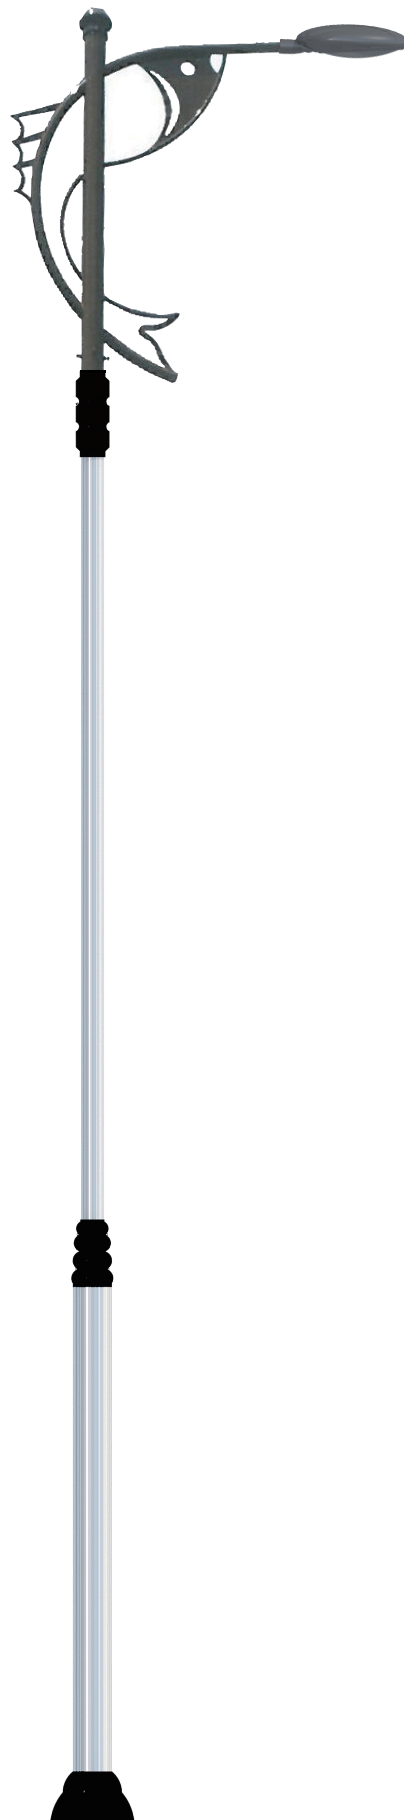

Street lighting pole

GNB-SS-001

Height 8~10M
 Material · Steel
 · Stainless steel (STS304)
 Surface Gloss or Painting

GNB-SS-002

Height 8~10M
 Material · Steel
 · Stainless steel (STS304)
 Surface Gloss or Painting

GNB-SS-003

Height 8~10M
 Material · Steel
 · Stainless steel (STS304)
 Surface Gloss or Painting

GNB-SS-004

Height 8~10M
 Material · Steel
 · Stainless steel (STS304)
 Surface Gloss or Painting

GNB-SS-005

Height 8~10M
 Material · Steel
 · Stainless steel (STS304)
 Surface Gloss or Painting

GNB-SS-011

Height 8~10M
 Material · Steel
 · Stainless steel (STS304)
 Surface Gloss or Painting

Street lighting pole

Street lighting pole

GNB-SS-003

Height	8~10M
Material	· Steel · Stainless steel (STS304)
Surface	Gloss or Painting

Street lighting pole

GNB-SS-004

Height	8~10M
Material	· Steel · Stainless steel (STS304)
Surface	Gloss or Painting