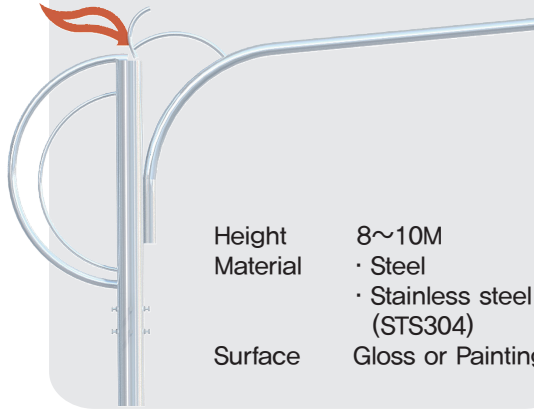

Height 8~10M
 Material · Steel
 · Stainless steel (STS304)
 Surface Gloss or Painting

GNB-SS-011

Height 8~10M
 Material · Steel
 · Stainless steel (STS304)
 Surface Gloss or Painting

Street lighting pole

GNB-SS-001

Height	8~10M
Material	· Steel · Stainless steel (STS304)
Surface	Gloss or Painting

Street lighting pole

GNB-SS-002

Height	8~10M
Material	· Steel · Stainless steel (STS304)
Surface	Gloss or Painting

Street lighting pole

GNB-SS-003

Height	8~10M
Material	· Steel · Stainless steel (STS304)
Surface	Gloss or Painting

Street lighting pole

GNB-SS-004

Height	8~10M
Material	· Steel · Stainless steel (STS304)
Surface	Gloss or Painting

Street lighting pole

GNB-SS-005

Height	8~10M
Material	· Steel · Stainless steel (STS304)
Surface	Gloss or Painting

Street lighting pole

Street lighting pole

GNB-SS-007

Height	8~10M
Material	· Steel · Stainless steel (STS304)
Surface	Gloss or Painting