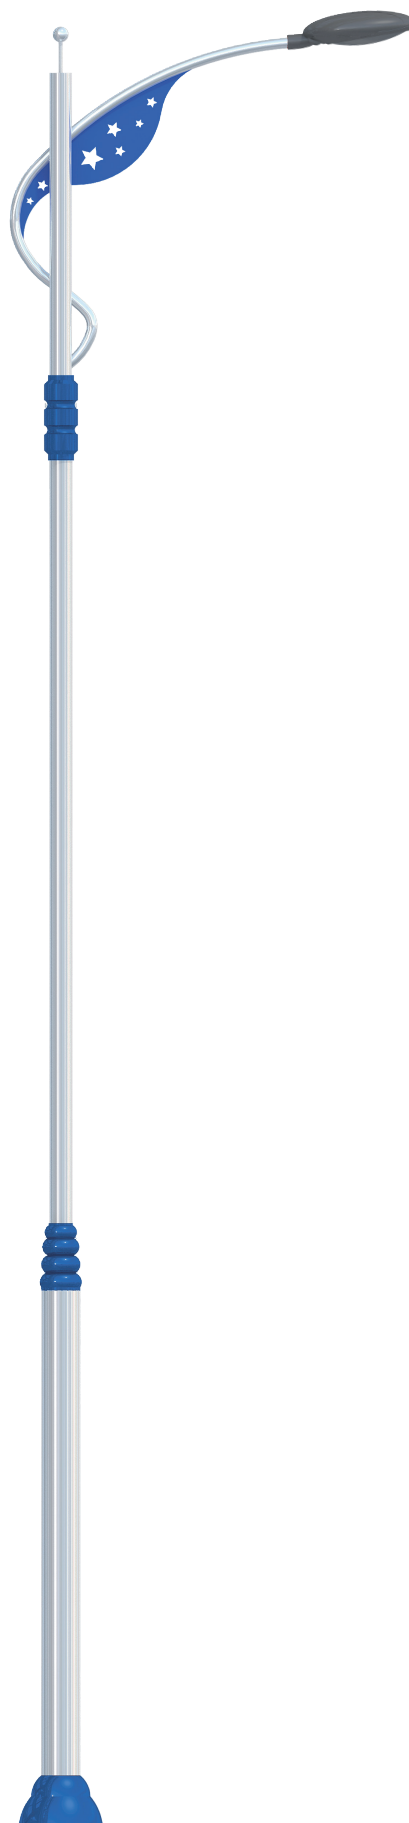

Street lighting pole

GNB-SS-001

Height 8~10M
 Material · Steel
 · Stainless steel (STS304)
 Surface Gloss or Painting

GNB-SS-002

Height 8~10M
 Material · Steel
 · Stainless steel (STS304)
 Surface Gloss or Painting

Height 8~10M
 Material · Steel
 · Stainless steel (STS304)
 Surface Gloss or Painting

GNB-SS-011

Height 8~10M
 Material · Steel
 · Stainless steel (STS304)
 Surface Gloss or Painting

Street lighting pole

Street lighting pole

GNB-SS-003

Height	8~10M
Material	· Steel · Stainless steel (STS304)
Surface	Gloss or Painting

Street lighting pole

GNB-SS-004

Height	8~10M
Material	· Steel · Stainless steel (STS304)
Surface	Gloss or Painting

Street lighting pole

GNB-SS-005

Height	8~10M
Material	· Steel · Stainless steel (STS304)
Surface	Gloss or Painting

Street lighting pole

Street lighting pole

GNB-SS-007

Height	8~10M
Material	· Steel · Stainless steel (STS304)
Surface	Gloss or Painting