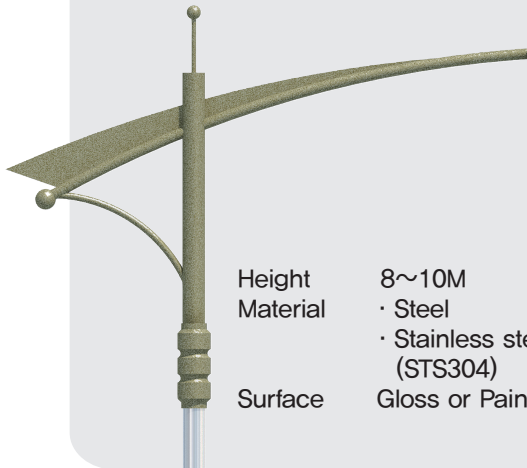

Street lighting pole

GNB-SS-007

Height	8~10M
Material	· Steel · Stainless steel (STS304)
Surface	Gloss or Painting