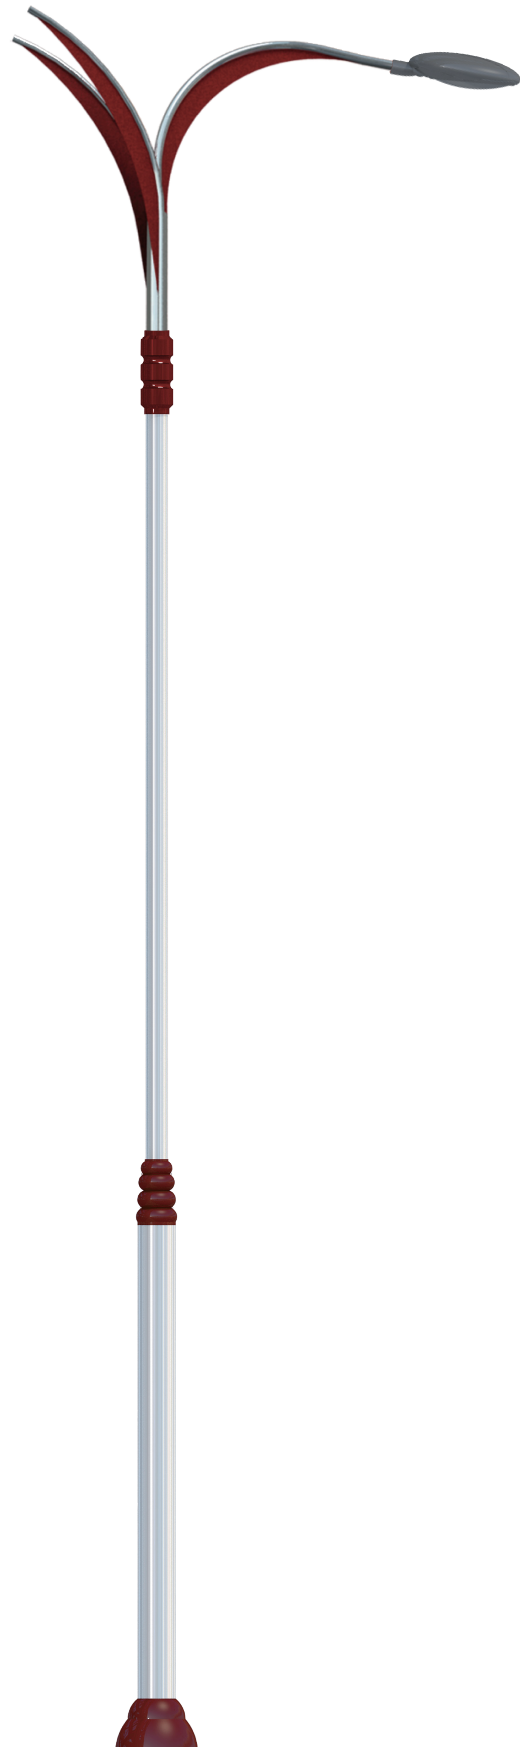

Street lighting pole

GNB-SS-001

Height 8~10M
 Material · Steel
 · Stainless steel (STS304)
 Surface Gloss or Painting

GNB-SS-002

Height 8~10M
 Material · Steel
 · Stainless steel (STS304)
 Surface Gloss or Painting

Height 8~10M
 Material · Steel
 · Stainless steel (STS304)
 Surface Gloss or Painting

GNB-SS-011

Height 8~10M
 Material · Steel
 · Stainless steel (STS304)
 Surface Gloss or Painting

Street lighting pole

GNB-SS-001

Height	8~10M
Material	· Steel · Stainless steel (STS304)
Surface	Gloss or Painting

Street lighting pole

GNB-SS-002

Height	8~10M
Material	· Steel · Stainless steel (STS304)
Surface	Gloss or Painting