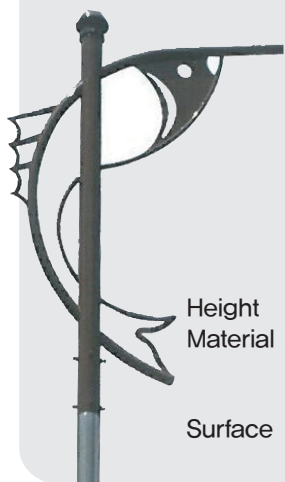

Street lighting pole

GNB-SS-004

Height	8~10M
Material	· Steel · Stainless steel (STS304)
Surface	Gloss or Painting