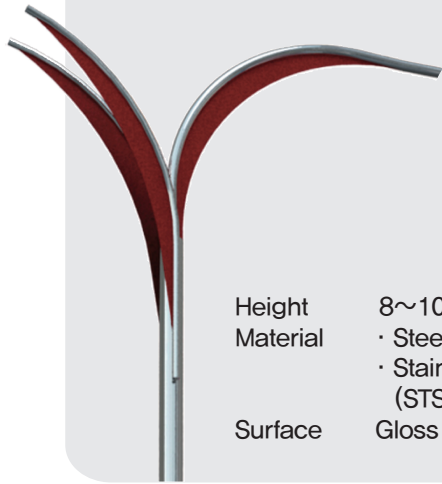

Street lighting pole

GNB-SS-001

Height	8~10M
Material	· Steel · Stainless steel (STS304)
Surface	Gloss or Painting