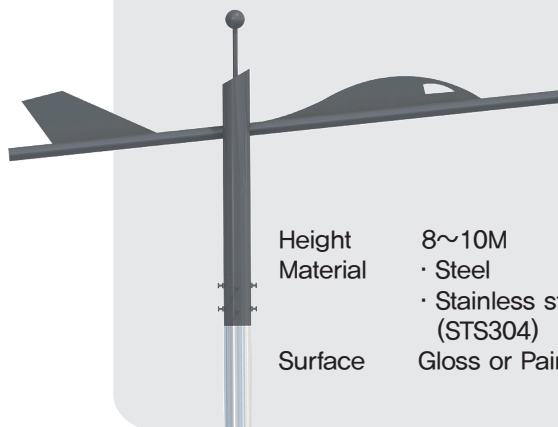

Height 8~10M
 Material · Steel
 · Stainless steel (STS304)
 Surface Gloss or Painting

GNB-SS-011

Height 8~10M
 Material · Steel
 · Stainless steel (STS304)
 Surface Gloss or Painting

Street lighting pole

Street lighting pole

GNB-SS-003

Height	8~10M
Material	· Steel · Stainless steel (STS304)
Surface	Gloss or Painting

Street lighting pole

GNB-SS-004

Height	8~10M
Material	· Steel · Stainless steel (STS304)
Surface	Gloss or Painting

Street lighting pole

GNB-SS-005

Height	8~10M
Material	· Steel · Stainless steel (STS304)
Surface	Gloss or Painting

Street lighting pole

Street lighting pole

GNB-SS-007

Height	8~10M
Material	· Steel · Stainless steel (STS304)
Surface	Gloss or Painting

Street lighting pole

GNB-SS-008

Height	8~10M
Material	· Steel · Stainless steel (STS304)
Surface	Gloss or Painting

Street lighting pole

GNB-SS-009

Height	8~10M
Material	· Steel · Stainless steel (STS304)
Surface	Gloss or Painting