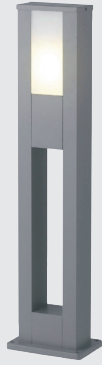

# Bollard lighting

**GNB-BL-001**

Height 1M  
Material Stainless steel (STS304)  
Surface Gloss or Painting

**GNB-BL-002**

Height 1M  
Material Aluminum pipes  
LAMP Housing Aluminum & Acrylic  
Color Metal Gray

**GNB-BL-003**

Height 1,25M  
Material Aluminum pipes  
LAMP Housing Aluminum & PC  
Color Silver

**GNB-BL-004**

Height 1M  
Material Aluminum pipes  
LAMP Housing Aluminum & Acrylic  
Color Metal Gray

**GNB-BL-005**

Height 1,5M  
Material Aluminum pipes  
Stainless steel (STS304)  
Color Wood heat transfer

**GNB-BL-006**

Height 1M  
Material Aluminum pipes  
LAMP Housing Aluminum & Acrylic  
Color Metal Gray

**GNB-BL-007**

Height 0,92M  
Material Aluminum pipes  
LAMP Housing Aluminum & PC  
Color Metal Gray

**GNB-BL-008**

Height 1M  
Material Aluminum pipes  
LAMP Housing Aluminum & PC  
Color Black

**GNB-BL-009**

Height 1,025M  
Material Aluminum pipes  
LAMP Housing Aluminum & PC  
Color Black