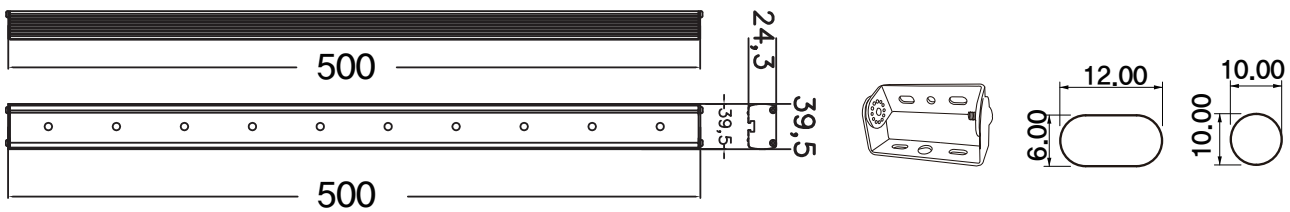

DC24V30W RGB BAR

Perfect water proof, moisture proof, Suitable for landscape lighting!

- Perfect waterproof, moisture proof, salinity proof, proper to marine activity
- Point lighting for landscape & building
- Possible to use theme park, vacation spot.
- 600g of super light weight item

■ Specification

Input voltage	Power consumption	Beam angle	AGE
DC24V	30W	60°	30000Hour
IP level	Weight	Operating temperature	Color
IP67	0.6 Kg	-20~40°C	RGB

■ Dimension (500mmX39.5mmX24.3mm)

Dimension

■ Application (Landscape, Theme park)