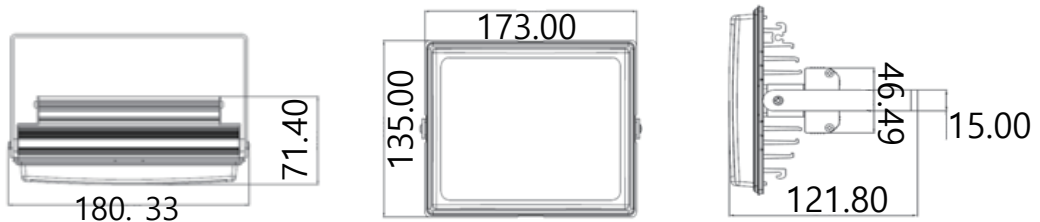

## Available in -50degree Good for 3m height cold storage

- Good for low temperature environment
- Perfect waterproof, moisture proof, micro dust proof, frozen proof.
- light weight 400g
- Total flux 3,686lm / Illuminance 1,300

### ■ Specification -광학적,기술적,전기적 사양

Total flux	Illuminance(1m)	Beam angle	CRI	CCT
3,686(lm)	1,300(lux)	120° / 60°	OVER 75	6,000K / 3000K

IP level	Weight	Operating temperature	Power consumption	Input voltage	PF
IP67	1Kg	-50~40°C	50W	AC220V	OVER 0.9

### ■ Dimension (135mmX97mmX123.3mm)

Dimension