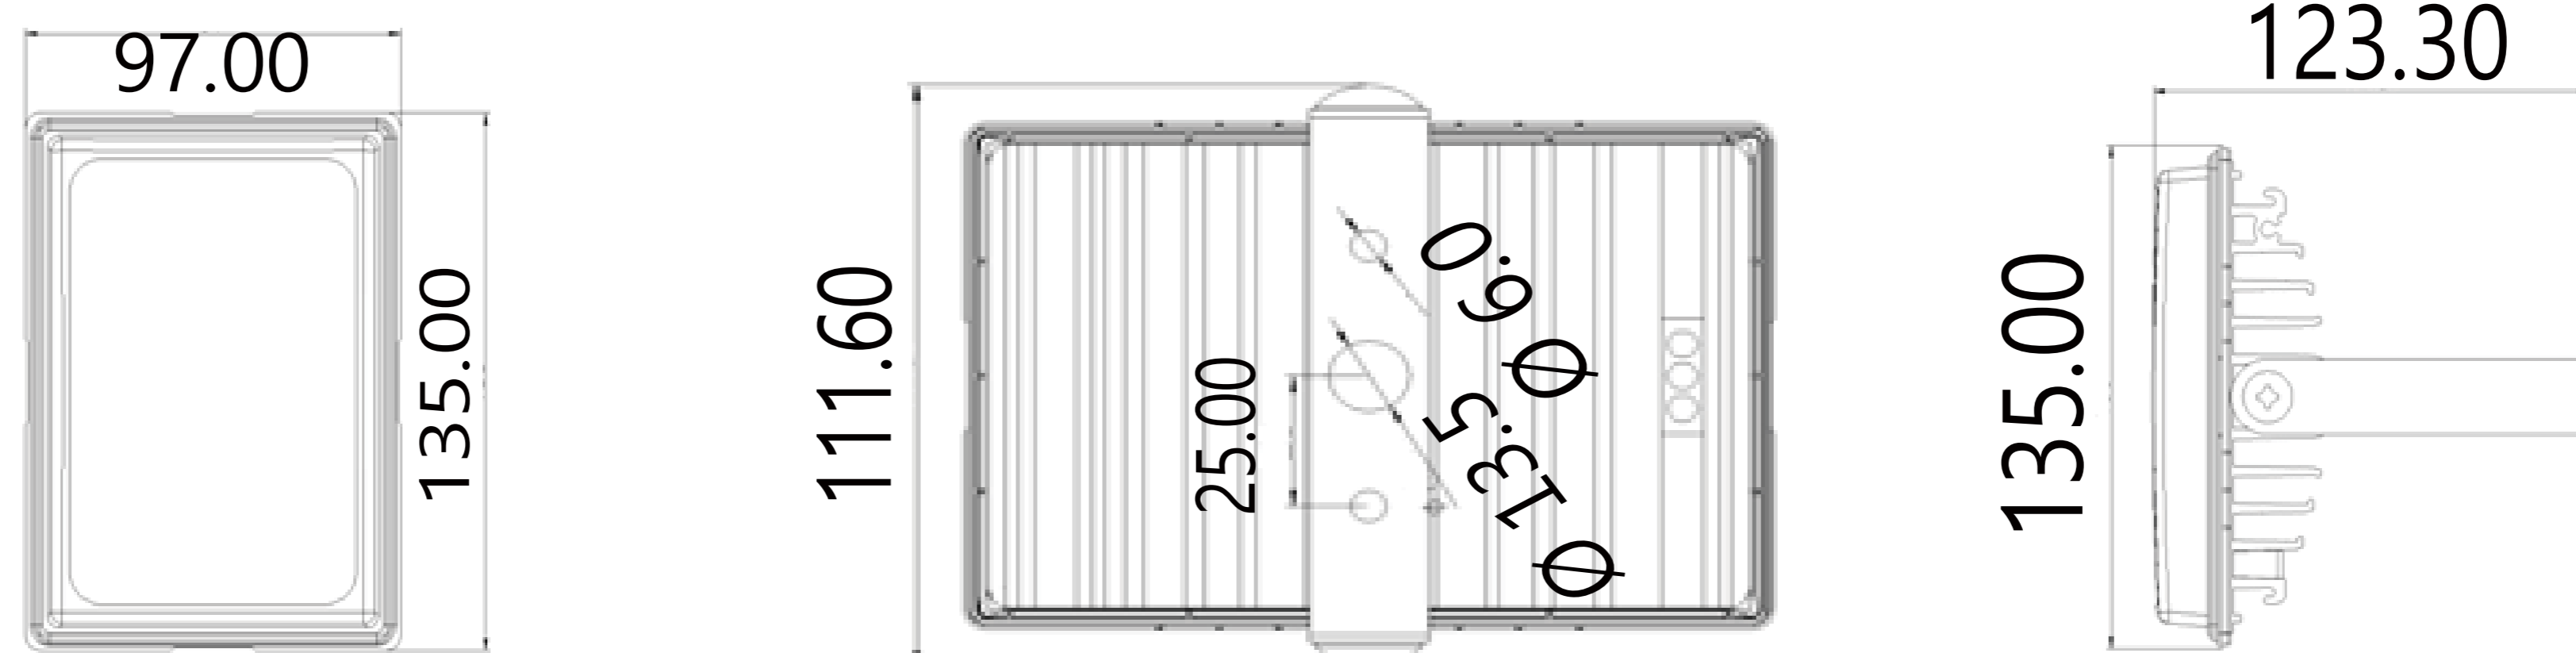

■ DC12V TYPE

Green 25W (CFG100)

Venture for Tomorrow

Excellent waterproof and excellent in landscape and fishing

- Exterior wall and color lighting suitable for landscaping
- Perfect waterproof, moisture proof, salinity proof, proper to marine activity
- Suitable for fishing lights

■ Specification

Input voltage	Power consumption	Beam angle	AGE
DC12V	25W	120° / 40°	30000Hour
IP level	Weight	Operating temperature	Color
IP67	0.6 Kg	-20~40°C	GREEN

■ Dimension (135mmX97mmX123.3mm)

Dimension