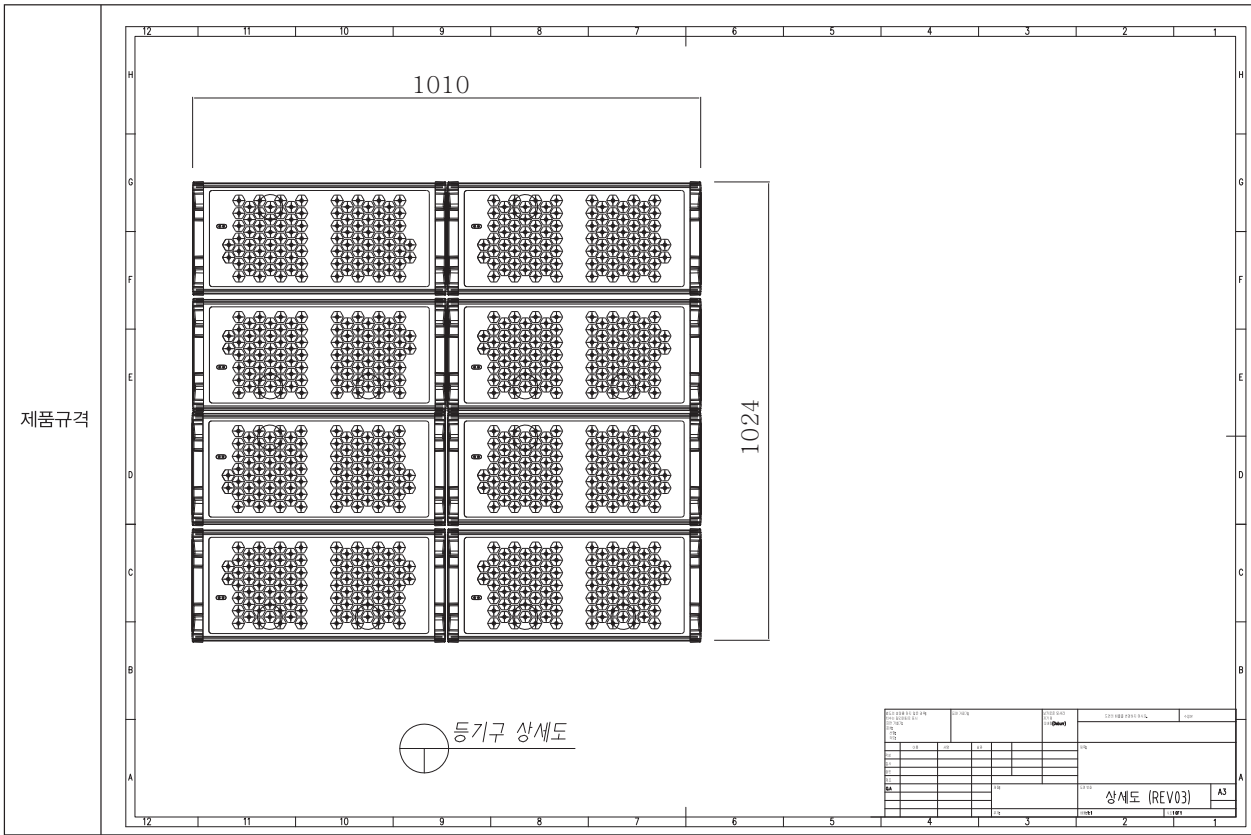

■ : STANDARD (Perfect water proof(IP68 certificate, related patent) and 60~70% savings electricity cost

Total flux	Luminance efficiency	Beam angle	CRI	CCT
304,000(lm)	126lm/w	10°	Over 80	5700K

Converter	Input voltage	Power consumption	PF	Converter efficiency
Mean well	AC 90V~305V 50/60Hz	2.4KW	Over 0.95	90%

IP level	IK level	Weight	Working temperature	Heatsink material	Cover material
IP68	IK10	80Kg	-40~50℃	AL 6063	Poly Carbonate

LED Flood lighting 2.4KW Dimension

Product name	Details name of product	Name of item	Purpose
Light	Flood light	PL220V2.4KWC10-CW (10 degree)	Outdoor lighting tower Military & Sports lighting

LED Search lighting 2.4KW Dimmension

Illuminance measurement result by searchlight distance