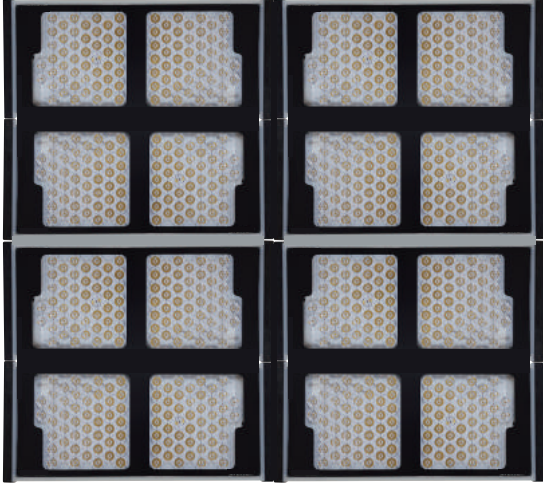

Real Made in KOREA

Jakarta prison search light

LED Search lighting 2.4KW

Search lighting 2.4KW

100% waterproof, damp proof, dust proof
oil proof floodlight fully supported to search lighting
sports and military lighting

■ : STANDARD (Perfect water proof(IP68 certificate, related patent) and 60~70% savings electricity cost

Total flux	Luminance efficiency	Beam angle	CRI	CCT
304,000(lm)	126lm/w	10°	Over 80	5700K

Converter	Input voltage	Power consumption	PF	Converter efficiency
Mean well	AC 90V~305V 50/60Hz	2.4KW	Over 0.95	90%

IP level	IK level	Weight	Working temperature	Heatsink material	Cover material
IP68	IK10	80Kg	-40~50℃	AL 6063	Poly Carbonate

LED Flood lighting 2.4KW Dimension

Product name	Details name of product	Name of item	Purpose
Light	Flood light	PL220V2.4KWC10-CW (10 degree)	Outdoor lighting tower Military & Sports lighting