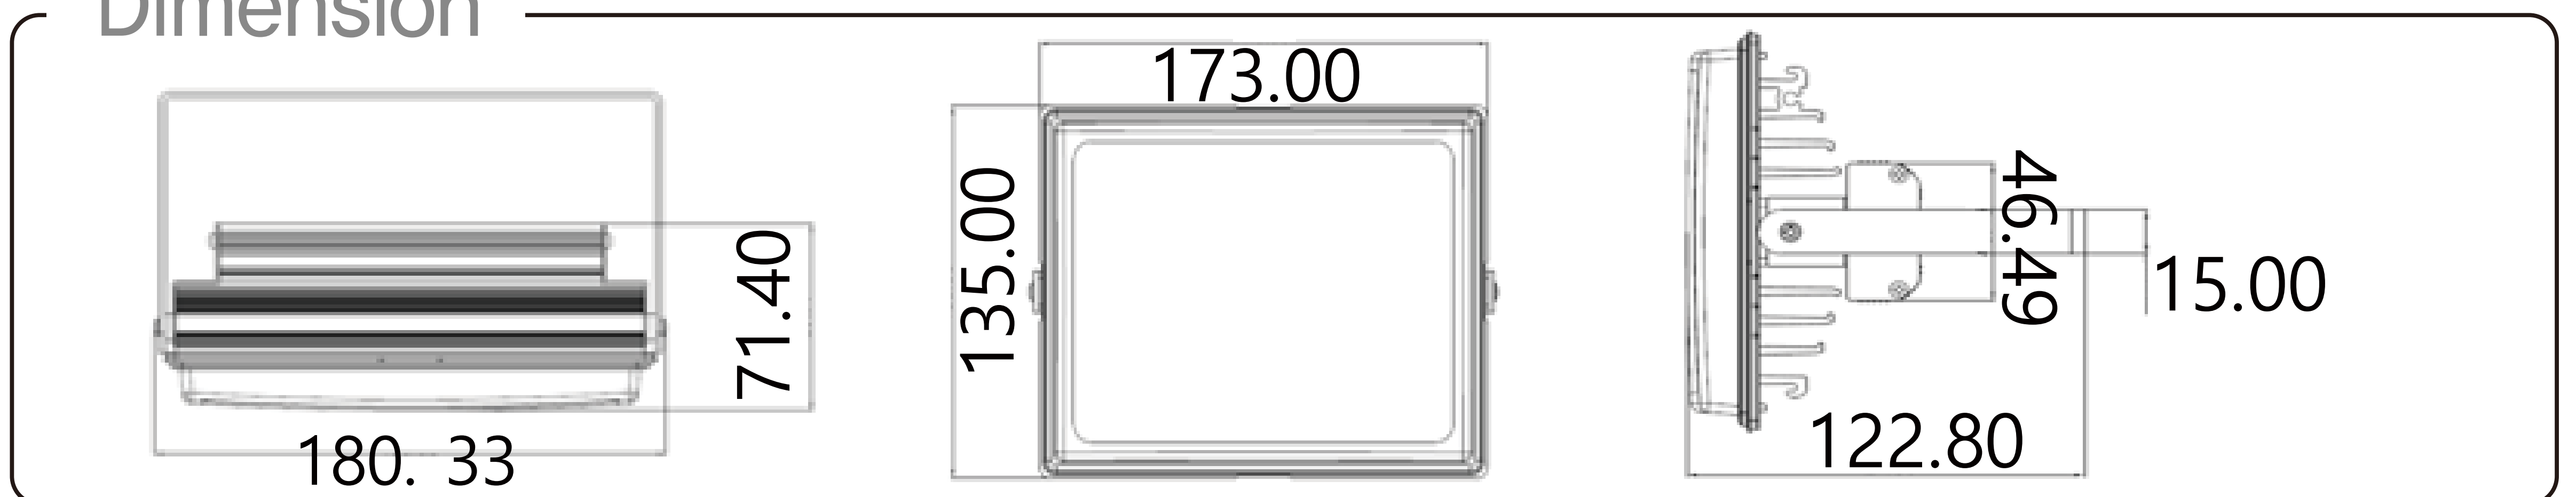

## ■ Specification

Input voltage	Power consumption	Beam angle	AGE
DC12V	45W	120° / 40°	30000Hour

IP level	Weight	Operating temperature	Color
IP67	0.8 Kg	-20~40°C	RED

## ■ Dimension (135mmX97mmX123.3mm)

Dimension