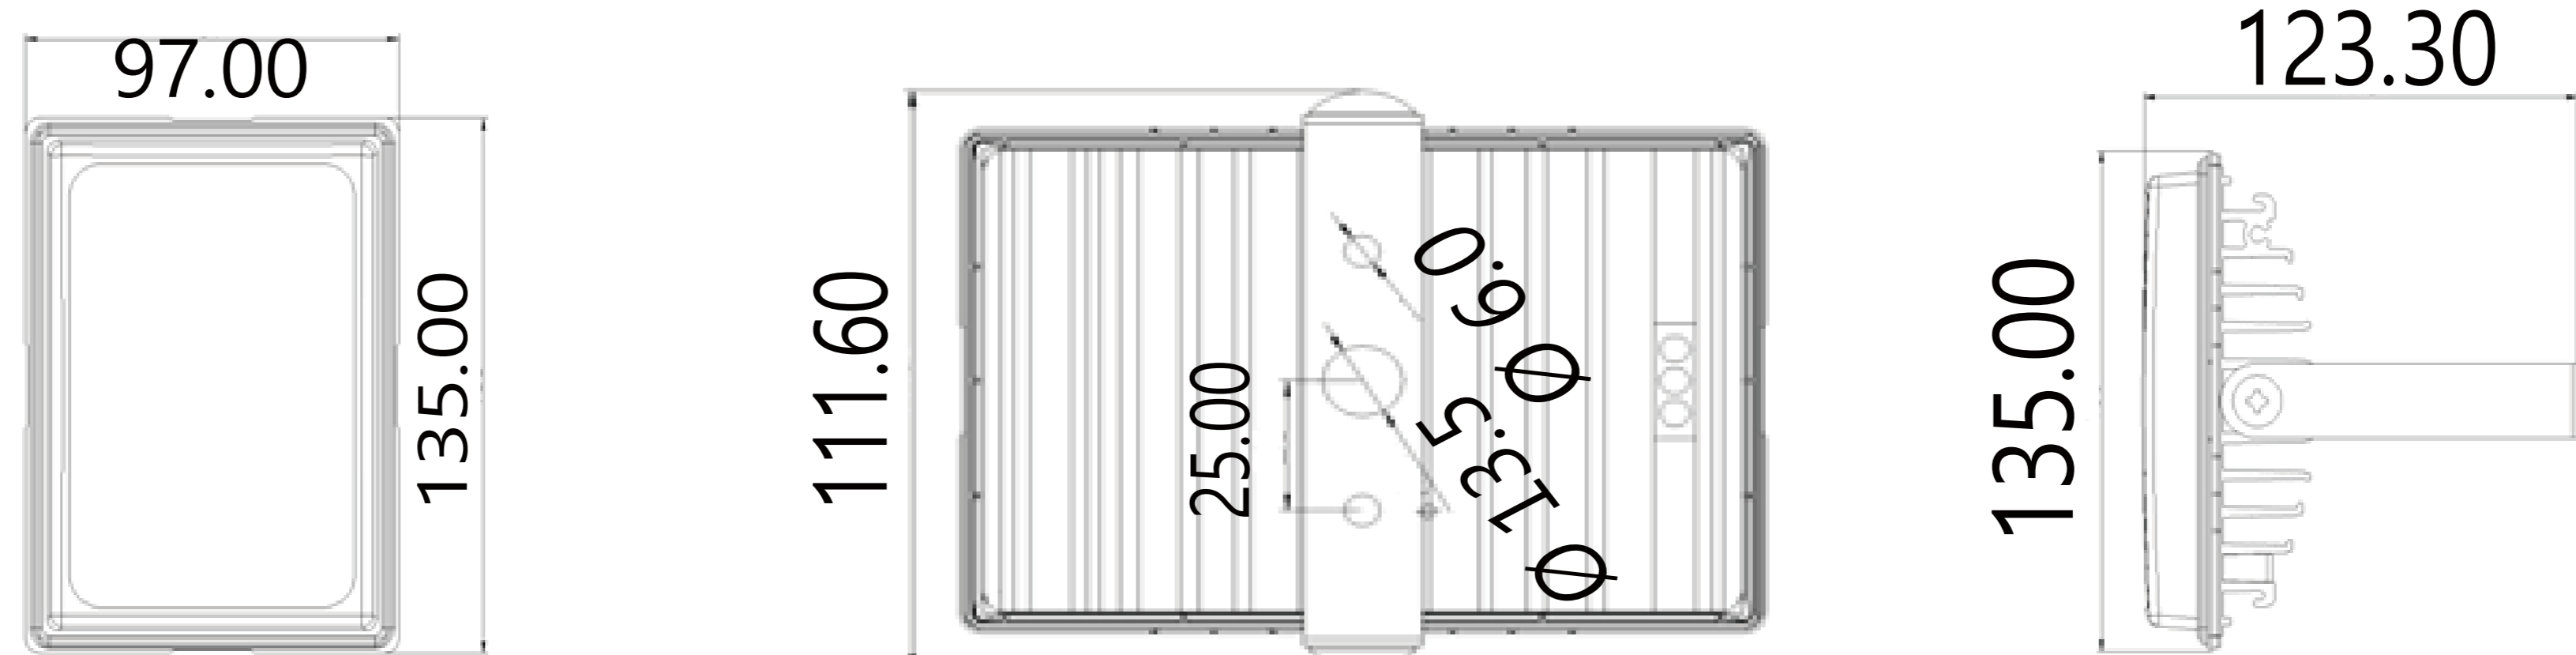

■ DC12V TYPE

RED 25W (CFR100)

Venture for Tomorrow

Proper to colorful Indoor Stage and landscape environment

- Perfect waterproof, moisture proof, salinity proof, proper to marine activity
- Exterior walls, landscaping, and landmark can be colored
- Light weight, product weight 600g

■ Specification

Input voltage	Power consumption	Beam angle	AGE
DC12V	25W	120° / 40°	30000Hour

IP level	Weight	Operating temperature	Color
IP67	0.6 Kg	-20~40°C	RED

■ Dimension (135mmX97mmX123.3mm)

Dimension