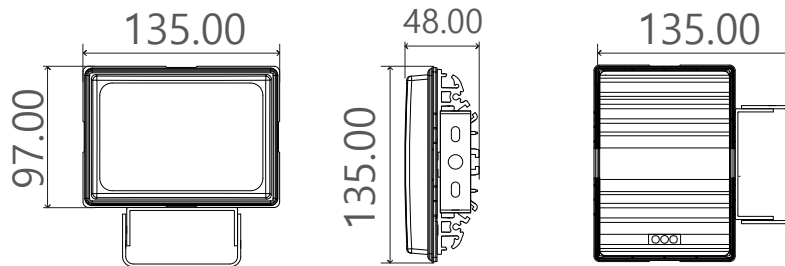

■ AC220V TYPE

Cold storage 25W (FR SLIM 25W)

Venture for Tomorrow

Available in -50degree Good for Small cold storage

- Good for low temperature environment
- Perfect waterproof, moisture proof, micro dust proof, frozen proof.
- light weight 400g
- Total flux 1,585lm / Illuminance 551

■ Specification -광학적,기술적,전기적 사양

Total flux	Illuminance(1m)	Beam angle	CRI	CCT
1,585(lm)	551(lux)	120° / 60°	OVER 75	6,000K / 3000K

IP level	Weight	Operating temperature	Power consumption	Input voltage	PF
IP67	0.4 Kg	-50~40°C	25W	AC220V	OVER 0.9

■ Dimension (135mmX97mmX123.3mm)

Dimension

■ Application (Small cold storage)