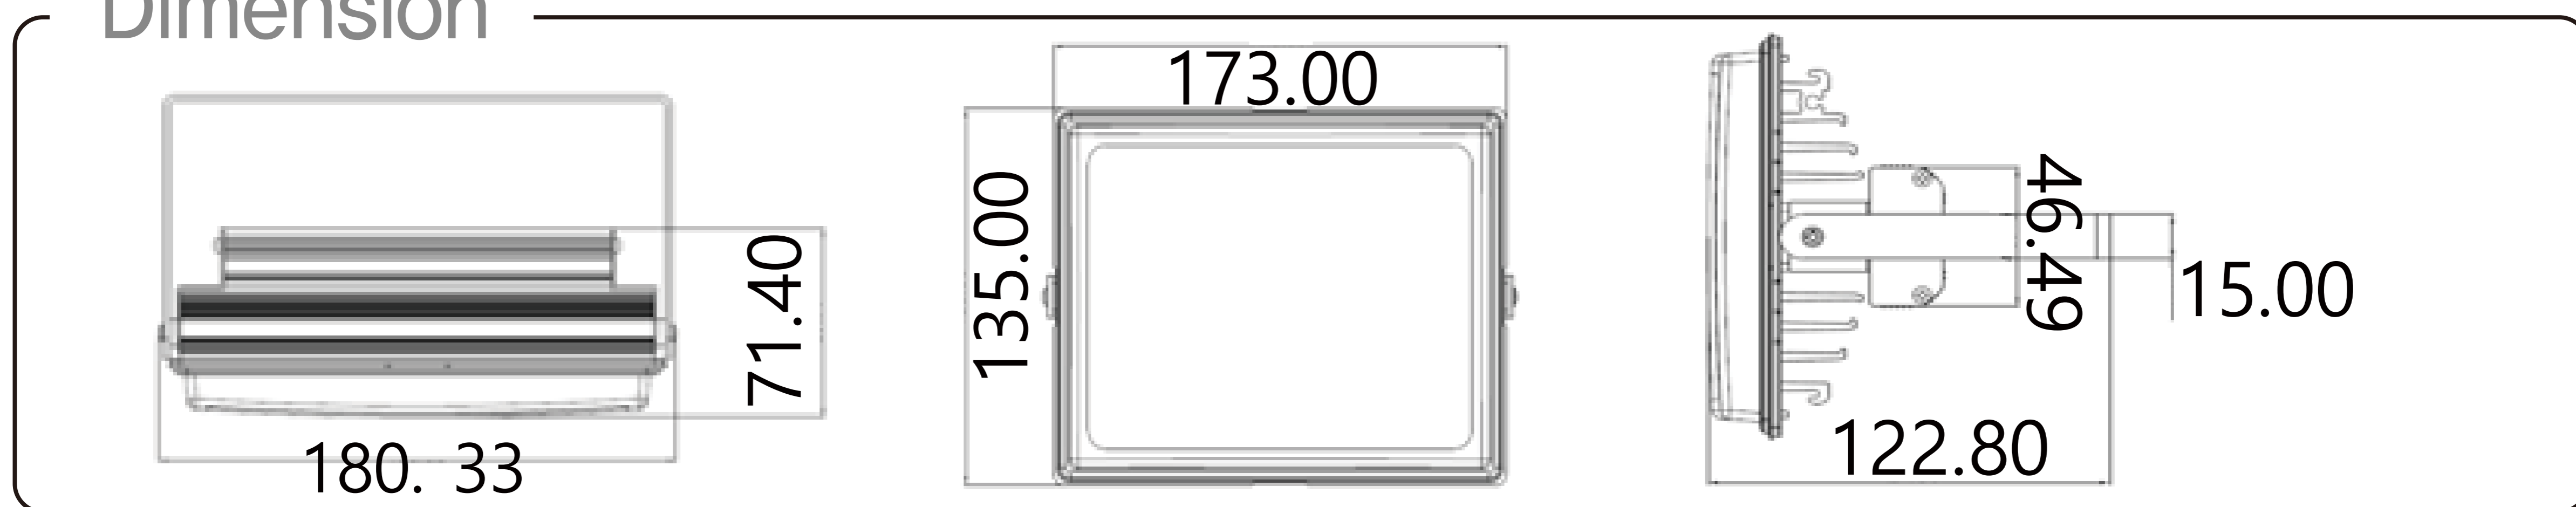

■ DC12V TYPE

Green 45W (CFG200)

Excellent waterproof and excellent in landscape and fishing

- Exterior wall and color lighting suitable for landscaping
- Perfect waterproof, moisture proof, salinity proof, proper to marine activity
- Suitable for fishing lights

■ Specification

Input voltage	Power consumption	Beam angle	AGE
DC12V	45W	120° / 40°	30000Hour
IP level	Weight	Operating temperature	Color
IP67	0.8 Kg	-20~40°C	GREEN

■ Dimension (135mmX97mmX123.3mm)

Dimension