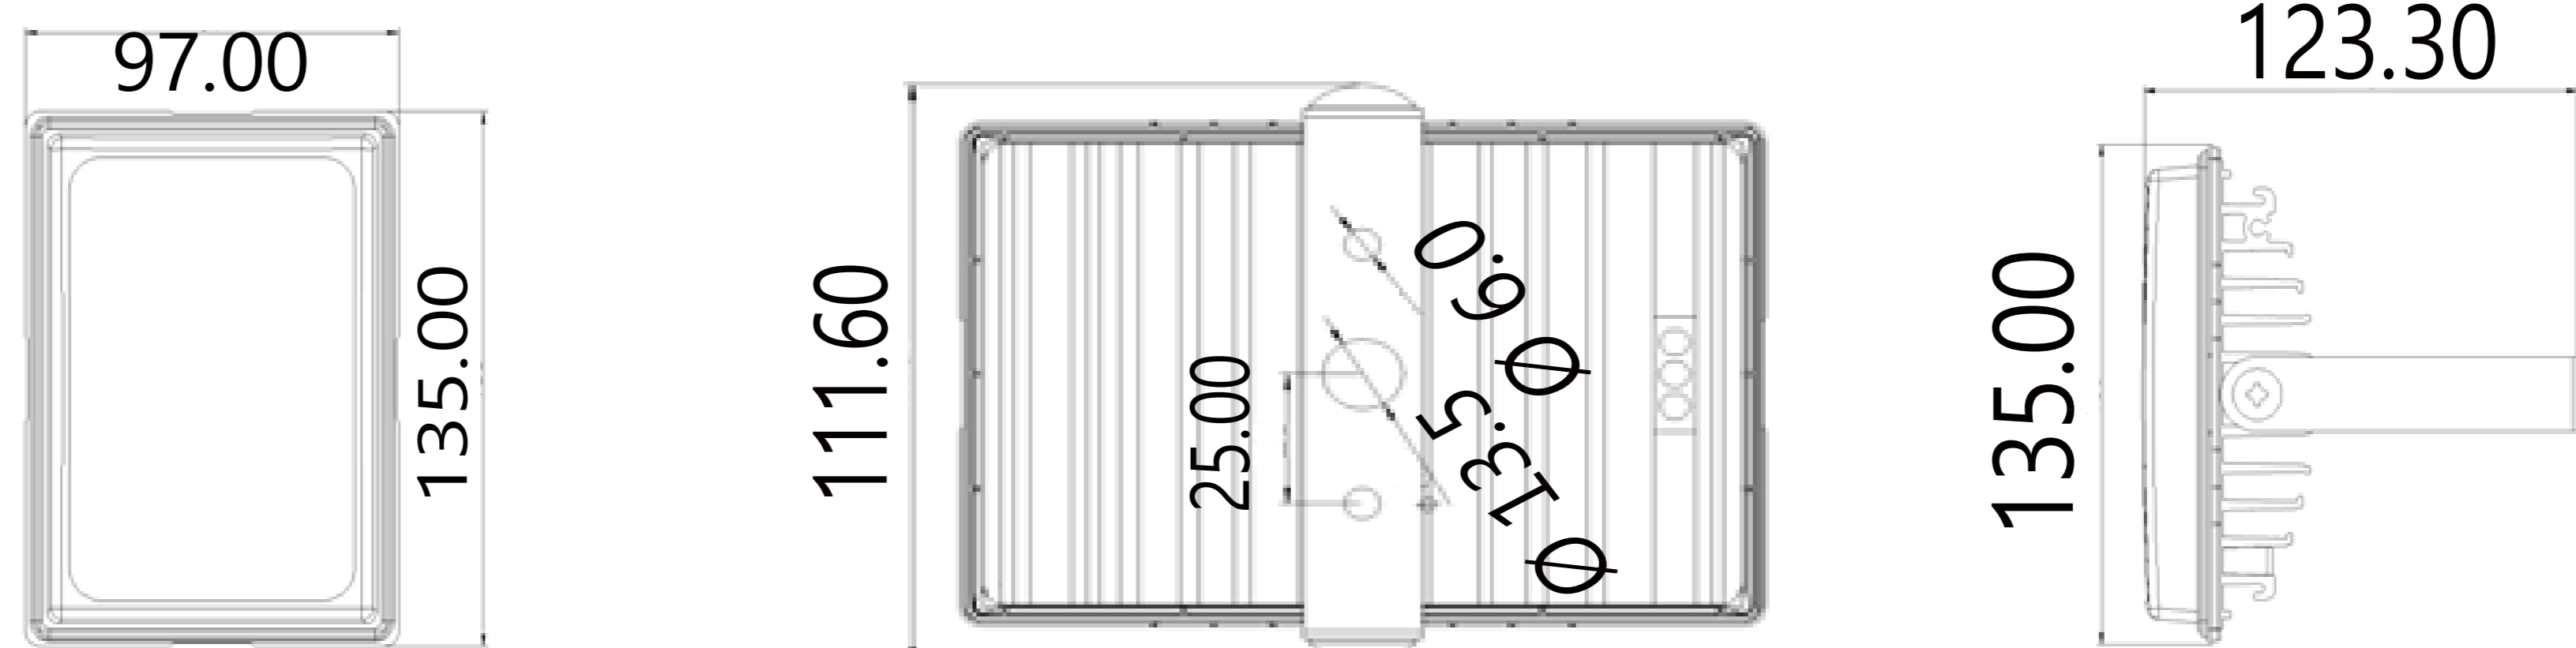

■ DC12V TYPE

Blue 25W (CFB100)

Venture for Tomorrow

Proper to colorful Indoor Stage and landscape environment

- Perfect waterproof, moisture proof, salinity proof, proper to marine activity
- Exterior walls, landscaping, and landmark can be colored
- Light weight, product weight 600g

■ Specification

Input voltage	Power consumption	Beam angle	AGE
DC12V	25W	120° / 40°	30000Hour
IP level	Weight	Operating temperature	Color
IP67	0.6 Kg	-20~40°C	Blue

■ Dimension (135mmX97mmX123.3mm)

Dimension