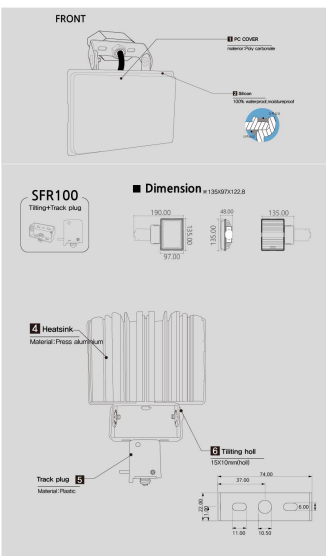

01. Modern style square black floodlight

02. High durable, light weight track lighting

■ Specification

Total flux	Illuminance(lm)	Beam angle	CRI	CCT	
1,585(lm)	551(lux)	120° / 60°	OVER 75	6,000K / 3000K	
IP level	Weight	Operating temperature	Power consumption	Input voltage	PF
IP67	0,4Kg	-20~40°C	25W	AC220V	OVER 0,85