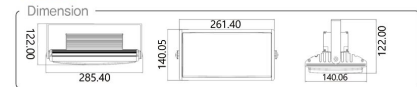

■ Specification ■ Same specification ■ Red ■ Green ■ Blue

Input voltage	Power consumption	Dominant Wavelength	Angle	Color
AC 160~277V (47~63Hz)	35W	625nm 525nm 460nm	Lens 60°	Red Green Blue

IP level	Weight	Operating temperature	Heat sink	Cover	KC
IP67	1.7 Kg	-50~40℃	Aluminium	Poly carbonate	☑

■ Dimension (285mmX140mmX122mm)