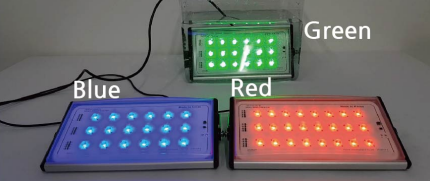

35W landscape lighting RGB flood lighting
Dimming & Control test