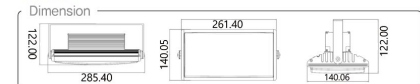

■ Specification ■ Same specification ■ Red ■ Green ■ Blue

Input voltage	Power consumption	Dominant Wavelength	Angle	Color
AC 160~277V (47~63Hz)	35W	625nm 525nm 460nm	Lens 60°	Red Green Blue

IP level	Weight	Operating temperature	Heat sink	Cover	KC
IP67	1.7 Kg	-50~40℃	Aluminium	Poly carbonate	☑

■ Dimension (285mmX140mmX122mm)