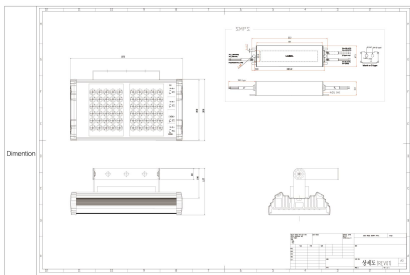

150W Dimension