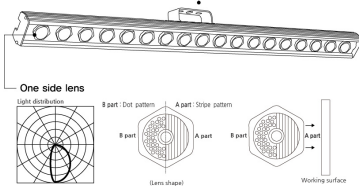

■ Specifications

Total flux	Illuminance(W)	CRI	CCT		
1,550(lm)	2,890(lux)	Over 80	6000K/3000K		
IP LEVEL	Weight	Operating Temperature	Power Consumption	Input Voltage	Power Factor
IP67	1 Kg	-20~40°C	25W	AC220V	Over 0.9