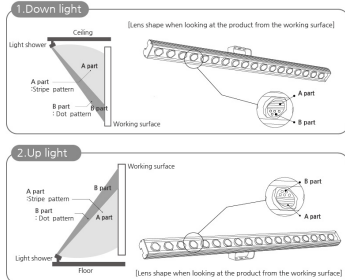

■ How to use

www.e-gmtech.com
www.stellon.net