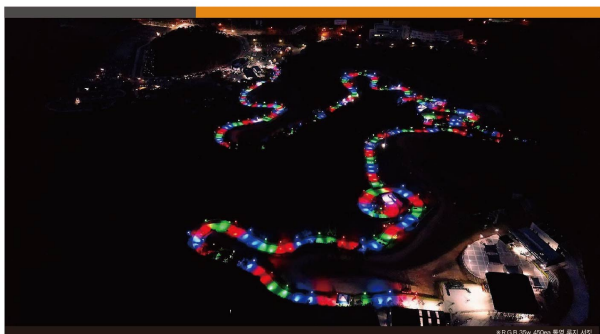

## Landscape floodlight

LED landscape dedicated lighting.  
It provide perfect waterproof, moisture proof, dust proof  
as well as various lenses needed for outdoor landscape space.

 Perfect water proof IP68, related patent	 Luminous efficiency • High efficiency compare with Metal halide	 Slim • Slim & light design	 RGB • R,G,B or full color	 Easy installation • Simple installation system
--	---	--	---	--