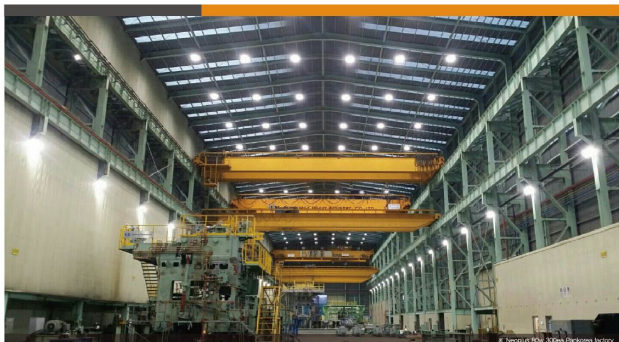

Chi u s á ng nh à x ng, nh à m á y, chi u s á ng c ô ng nghi p. xu è n highbay

High bay floodlight

Stellon factory lighting is:LED High bay dedicated lighting. It can be substitute for metal halide lighting. It provide differentiated from other companys product as perfect waterproof, moisture proof, oil proof technique, long lifespan, high durability and bright light distribution.

				
• IP68, related patent	• Uniform good	• Slim & light	• 120degree of light distribution	• Simple installation system

※ Application

※ Light introduction

Flood light 40W / 80W Neo plus 80w  	100W / 150W / 200W / 300W / 600W High power 200w  
	
High bay light 100W / 120W / 150W	
Highbay light 120W 