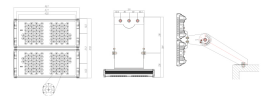

LED Flood lighting 300W Dimension