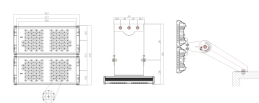

1. Global news

Product in news (Landscape lights)

LED Flood lighting 600W

LED Flood lighting 300W Dimension