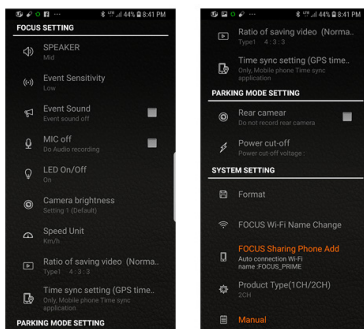

2. Upload to SNS

Select the edited file to be uploaded to the SNS with the TRIM function

3. Upload directly from app

Select the SNS you want to upload from the FOCUS app and upload it yourself

SETTING

Event sensitivity | MIC on/off | speed unit | ratio of saving video | slot saving mode
| park mode setting | system setting | format | manual etc

PC VIEWER ALLOWS YOU TO EASILY VIEW AND PLAY BACK RECORDED VIDEOS IN VARIOUS SCREEN CONFIGURATIONS

After driving, you can easily play and check the videos stored in SD CARD with simple interface implemented of easy viewing and convenient use of user recorded video through PC Viewer (Windows & MAC).