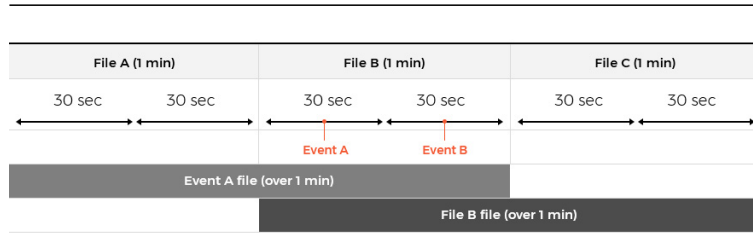

CREATE AN EVENT FILE FOR EASY CHECK

Event files have more Video before and after events to make it easy to check