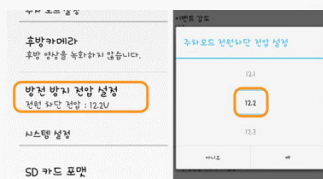

AUTO POWER DOWN SETTING

- After install mobile APP, user can set the protection voltage level.
- Very easy access is allowed by wireless communication in mobile APP.