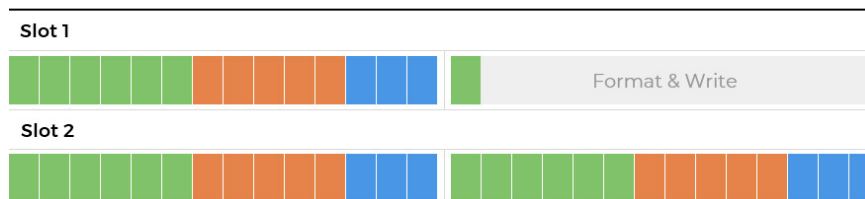

### MAIN BODY WITH 256G STORAGE SPACE BY APPLYING 2 SLOTS

Protect the video recorded on the SD card from the thief by hiding the main inside the car