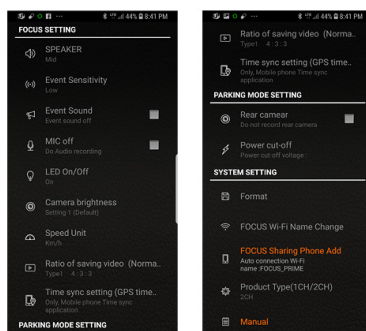

SETTING

Event sensitivity | MIC on/off | speed unit | ratio of saving video | slot saving mode
| park mode setting | system setting | format | manual etc