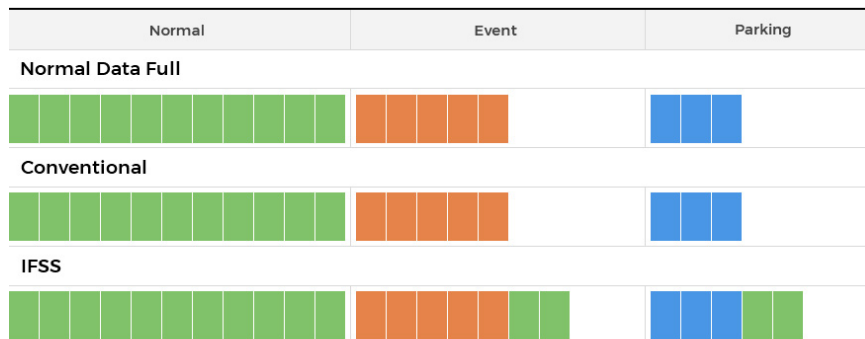

INTELLIGENT FILE STORAGE SYSTEM(IFSS)

ENHANCED SD CARD SAVING CONTROL

Existing saving zone (normal, events, parking) is divided and the file is not saved to another area.
IFSS uses SD Card 100% to extend SD Card's life and file storage period.