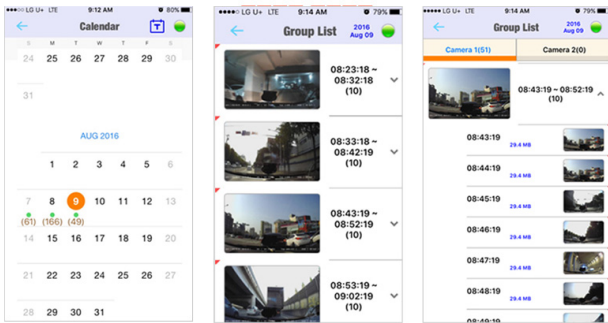

SEARCH FOR "EFOCUS" ON THE APP STORE

DIFFERENTIATED SEARCH FUNCTION USING CALENDAR

1. Select Date

Select a desired date in Calendar

2. Selecting still image

Select desired image from list of still image in 10 minute units