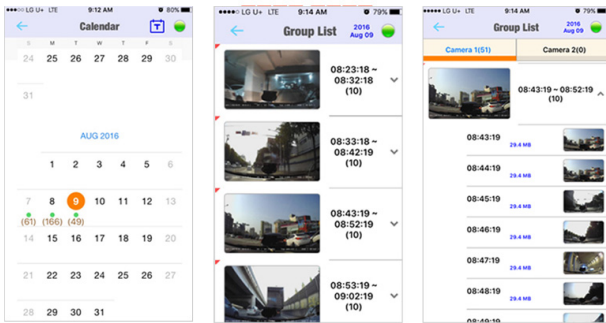

DIFFERENTIATED SEARCH FUNCTION USING CALENDAR