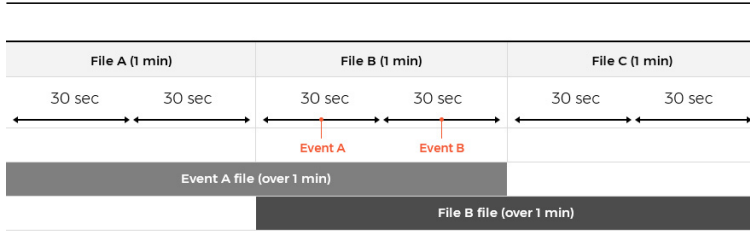

### ENHANCED SD CARD SAVING CONTROL

Existing saving zone (normal, events, parking) is divided and the file is not saved to another area. IFSS uses SD Card 100% to extend SD Card's life and file storage period.

### FORMATTING PER CHANGE SLOT (MODE SELECTABLE)

Improved system stability by formatting SD card every time slot changes