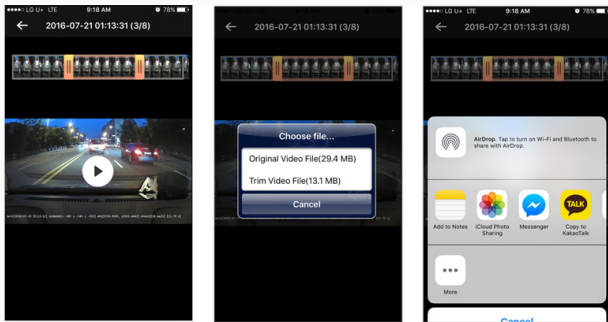

SEARCH FOR "EFOCUS" ON THE APP STORE

DIFFERENTIATED SEARCH FUNCTION USING CALENDAR

1. Select Date

Select a desired date in Calendar

2. Selecting still image

Select desired image from list of still image in 10 minute units

3. Select 1 minute image

Select the desired image among the image of 1 minute unit under the selected 10-minute unit image

TRIM FUNCTION & SNS UPLOAD

1. TRIM Function

TRIM function to set the range by moving the bar as you want in the movie you want to edit