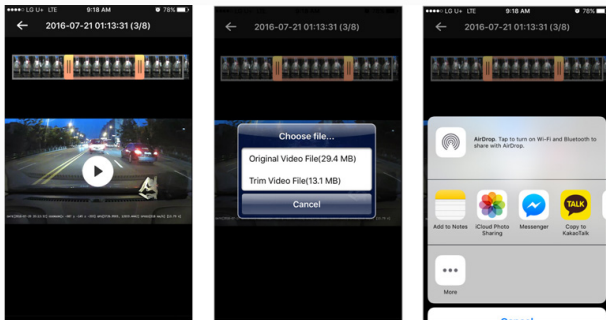

TRIM FUNCTION & SNS UPLOAD